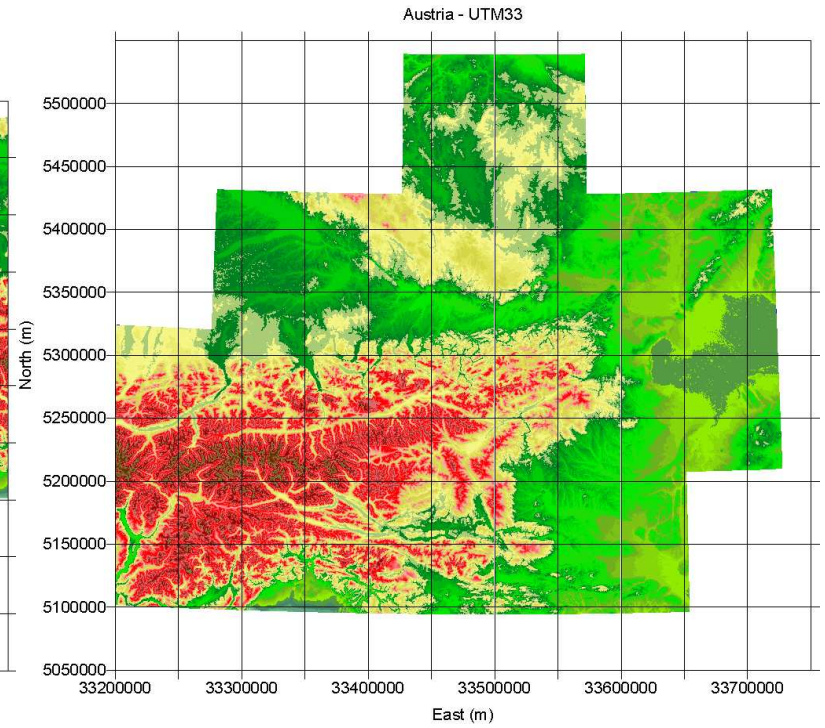

Austria-Switzerland: Areas covered by GlobDEM50

1. Geographic Co-ordinates

Austria-Switzerland: Areas covered by GlobDEM50

2. UTM

Austria-Switzerland: Areas covered by GlobDEM50

3. Österreichisches Bundesmeldenetz M28

Austria - M28

Austria-Switzerland: Areas covered by GlobDEM50

4. Schweizer Landeskoordinaten LV03

Switzerland - LV03