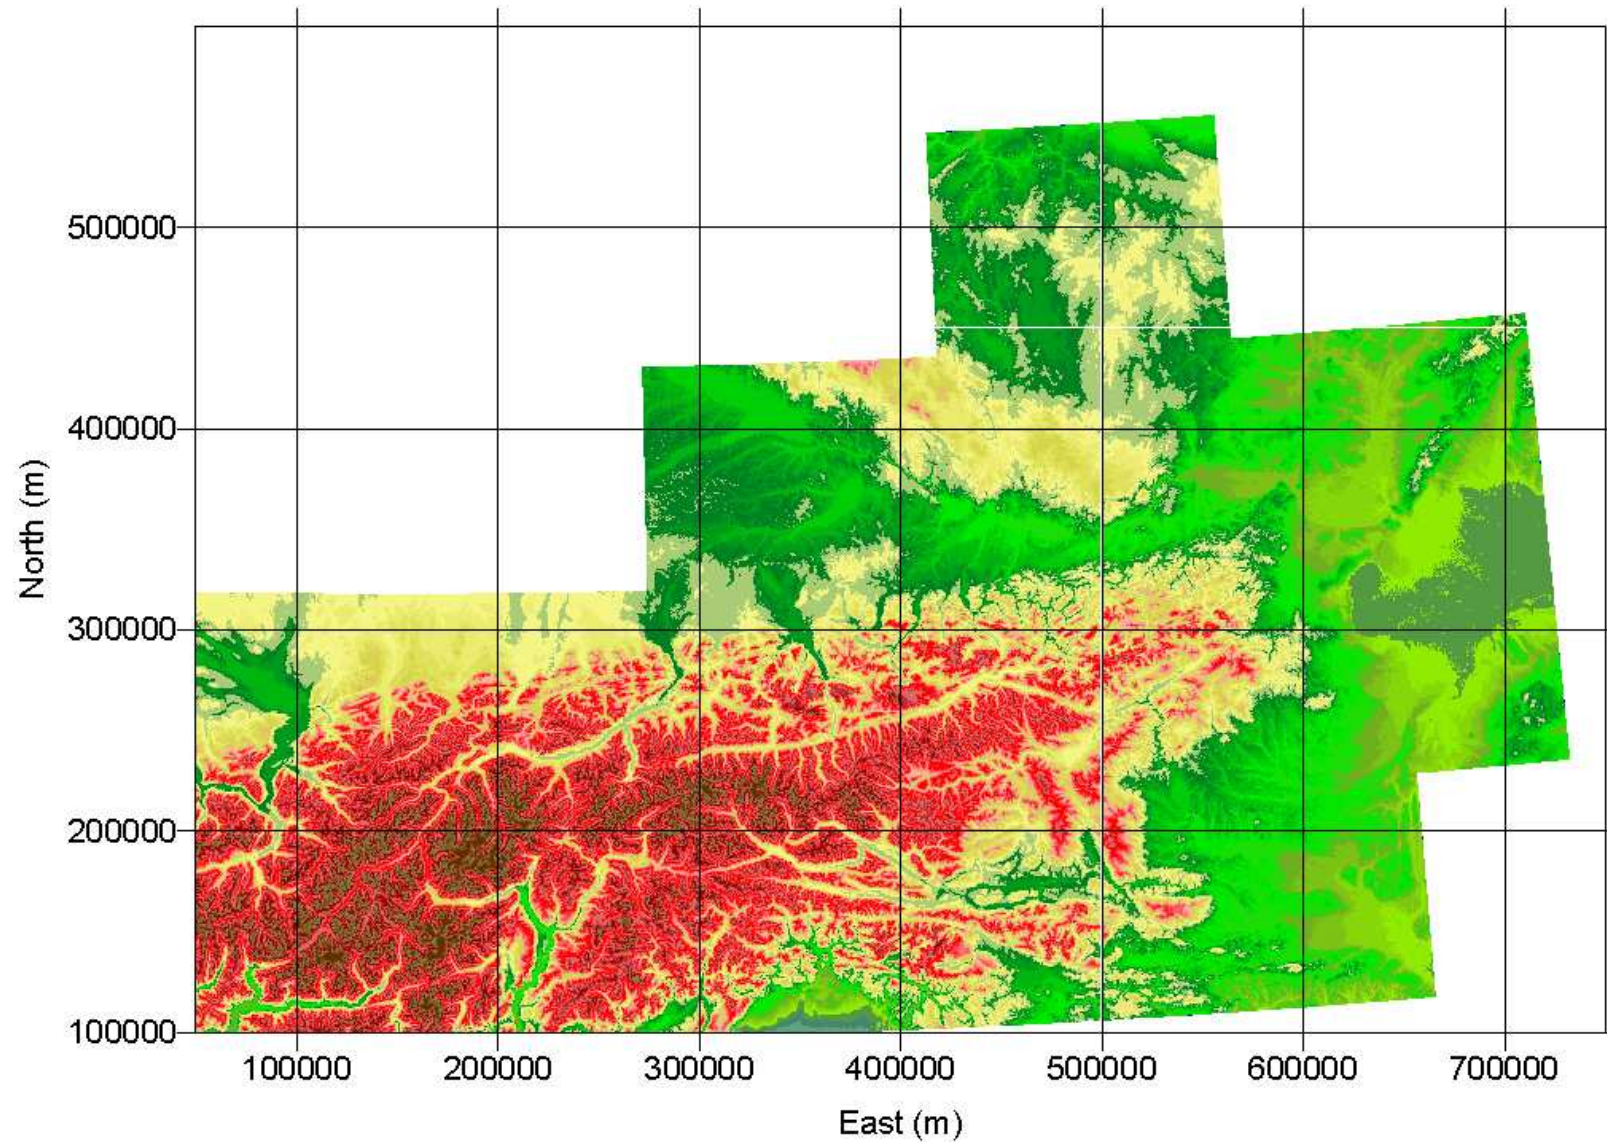

Austria-Switzerland: Areas covered by GlobDEM50

1. Geographic Co-ordinates

Austria-Switzerland: Areas covered by GlobDEM50

2. UTM

Austria-Switzerland: Areas covered by GlobDEM50

3. Österreichisches Bundesmeldenetz M28

Austria - M28

Austria-Switzerland: Areas covered by GlobDEM50

4. Schweizer Landeskoordinaten LV03

Switzerland - LV03