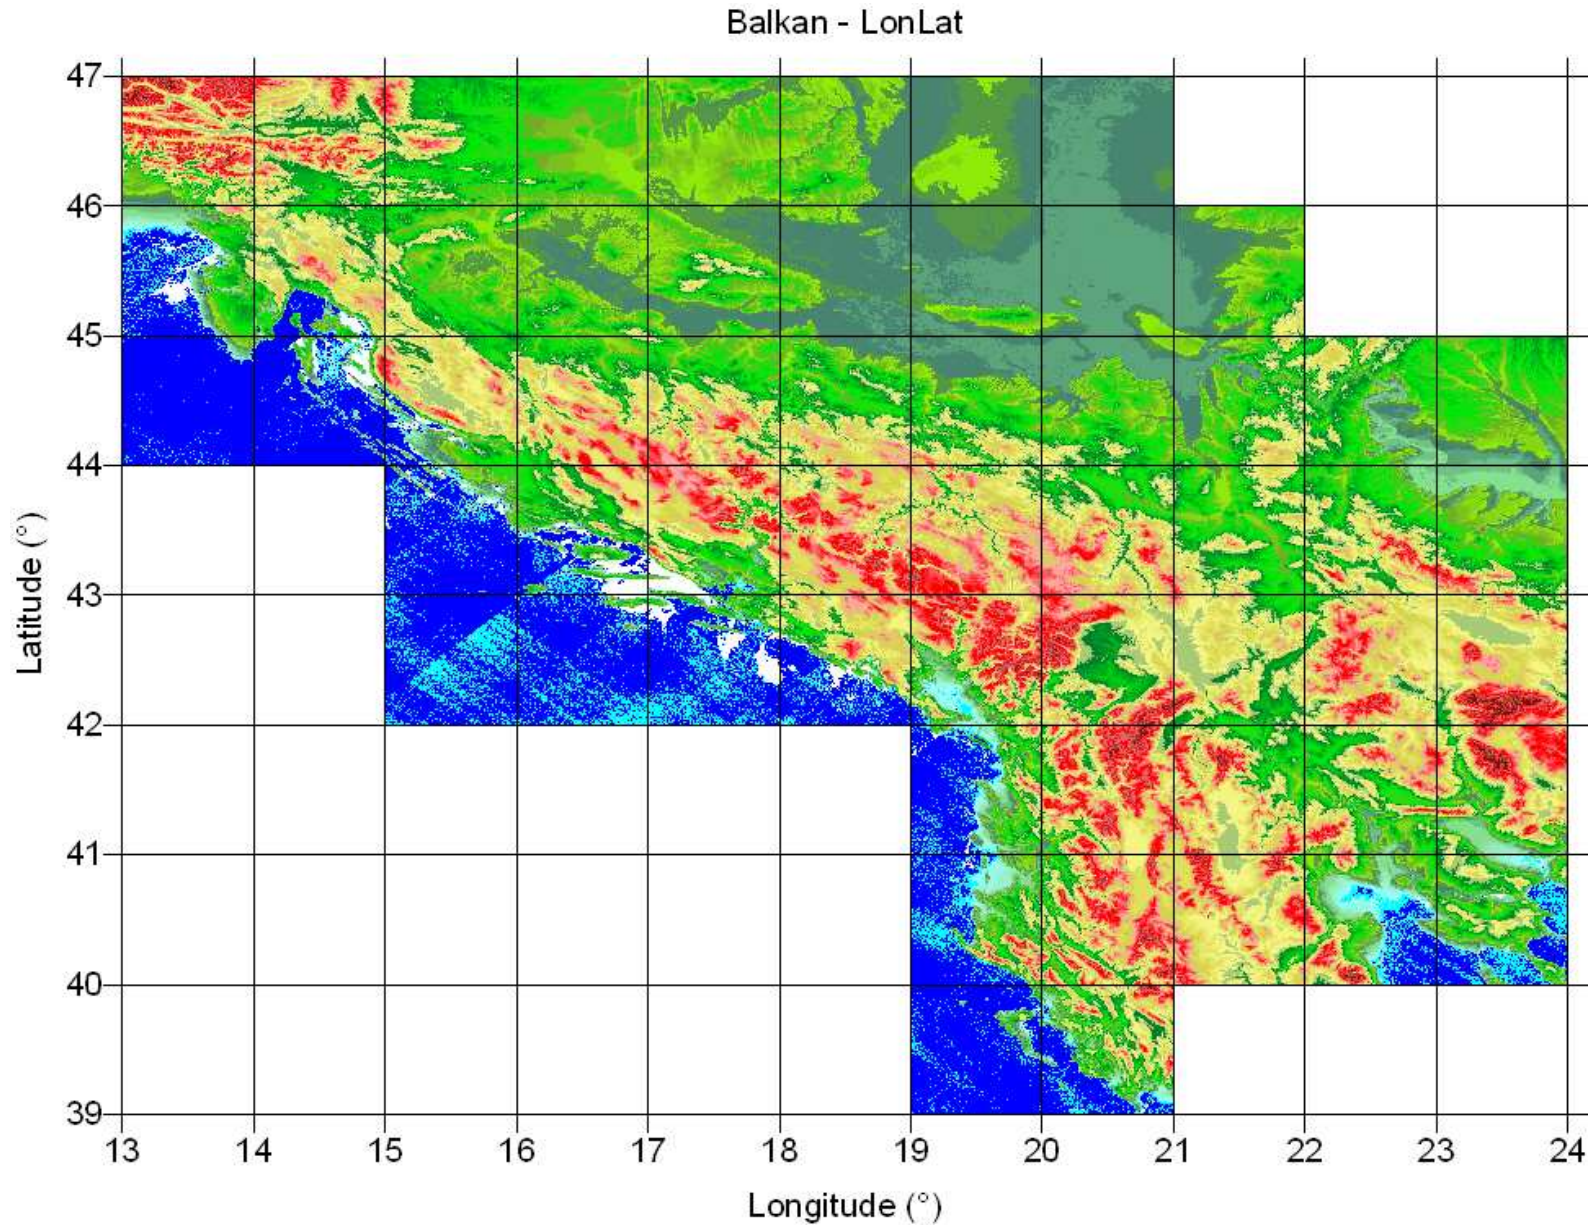

Balkan: Areas covered by GlobDEM50

1. Geographic Co-ordinates

Balkan: Areas covered by GlobDEM50

2. UTM

Balkan: Areas covered by GlobDEM50

3. Slovenia – D48

Slovenia - D48