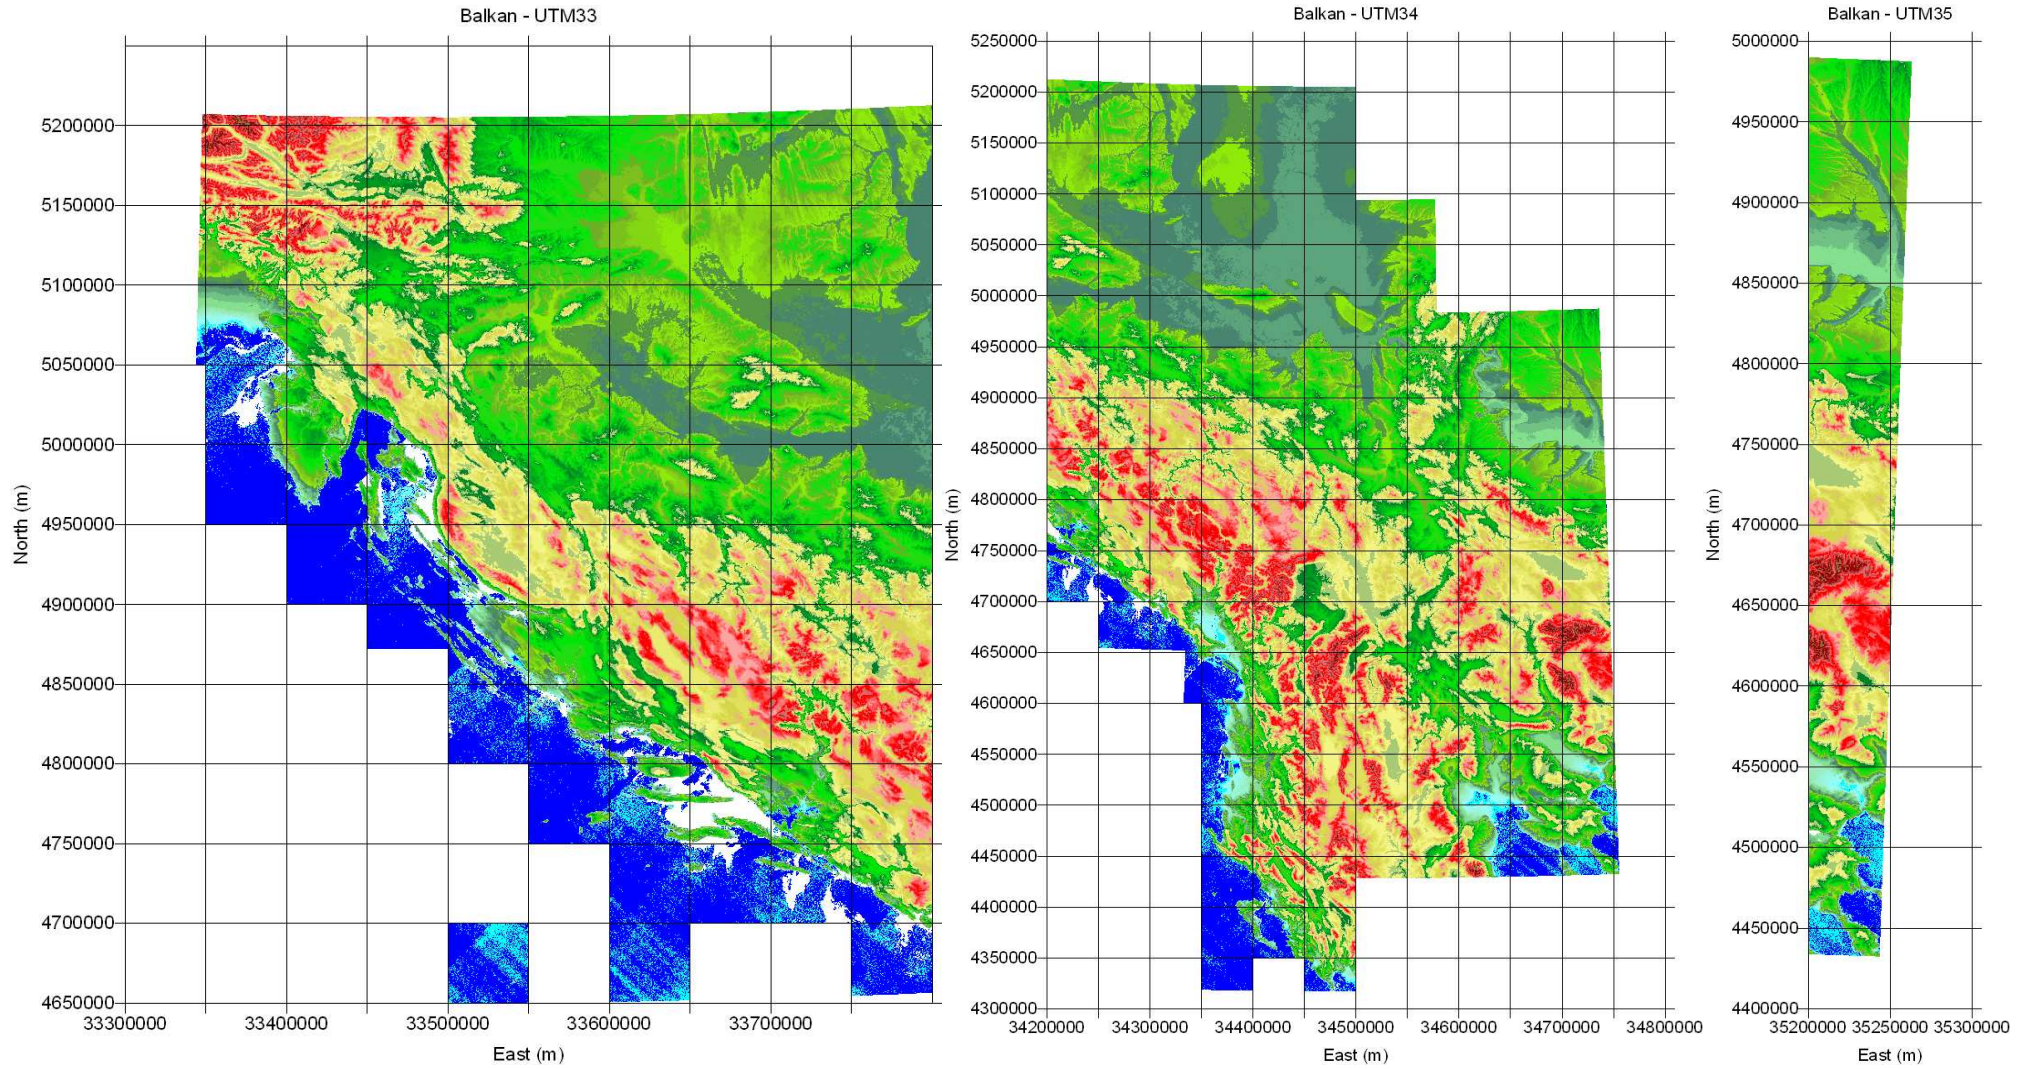

Balkan: Areas covered by GlobDEM50

1. Geographic Co-ordinates

Balkan: Areas covered by GlobDEM50

2. UTM

Balkan: Areas covered by GlobDEM50

3. Slovenia – D48

Slovenia - D48