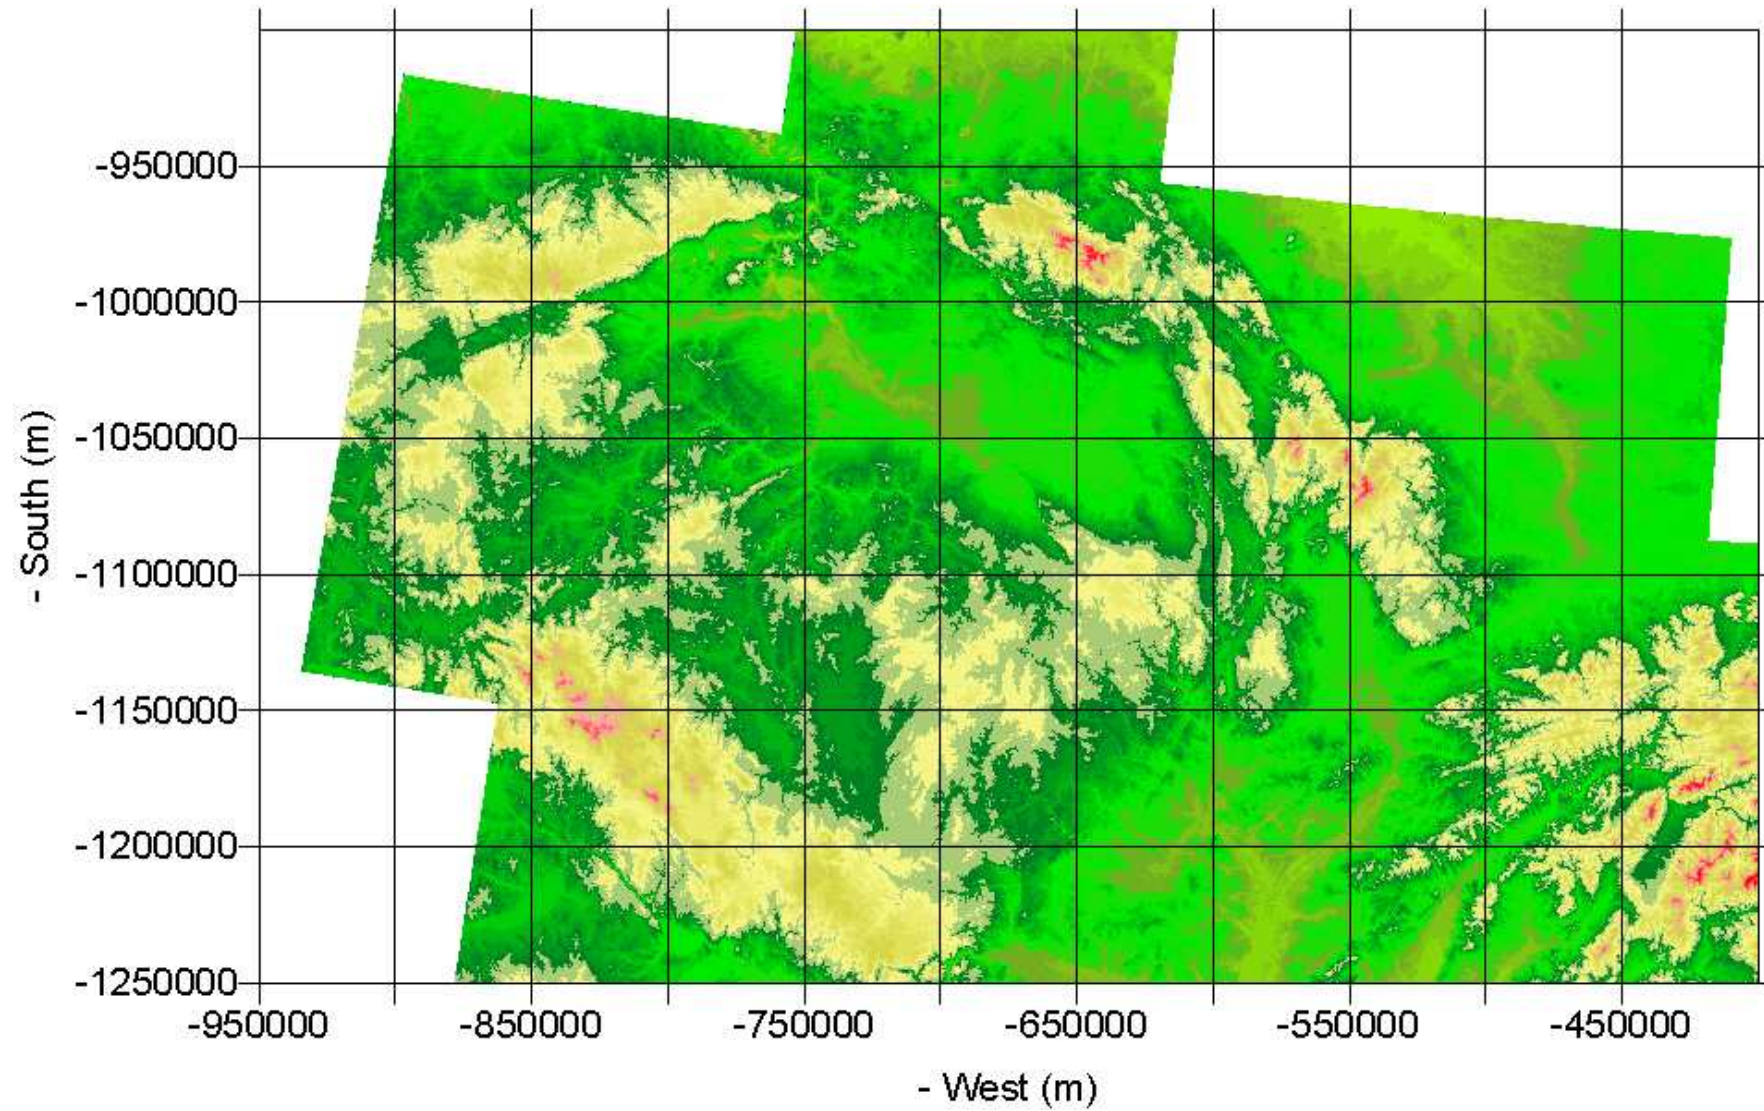

Czechia/Slovakia: Areas covered by GlobDEM50

1. Geographic Co-ordinates

Czechia/Slovakia - LonLat

Czechia/Slovakia: Areas covered by GlobDEM50

2. UTM

Czechia/Slovakia: Areas covered by GlobDEM50

3. Czech Krovak CZK

Czechia - CZK

Czechia/Slovakia: Areas covered by GlobDEM50

4. Slovak Krovak SKK

Slovakia - SKK