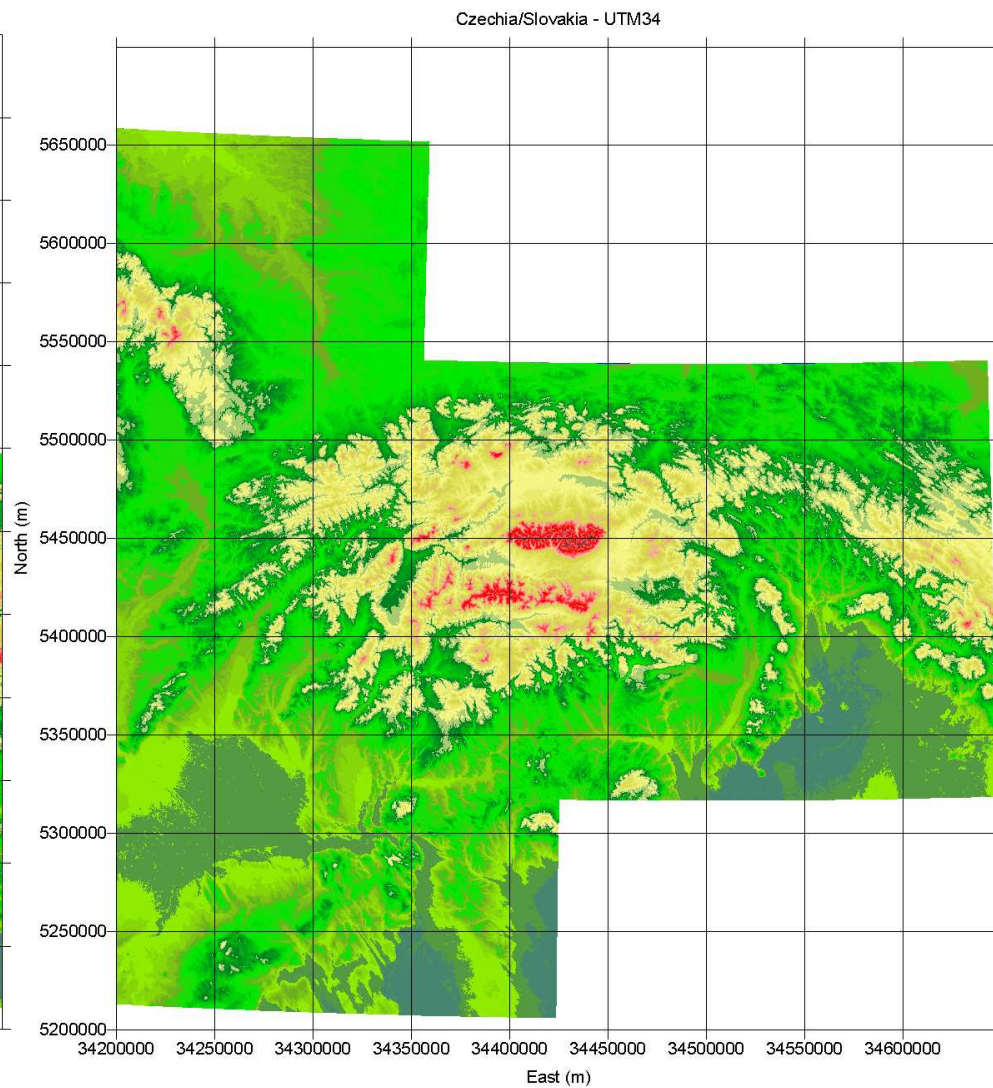

Czechia/Slovakia: Areas covered by GlobDEM50

1. Geographic Co-ordinates

Czechia/Slovakia - LonLat

Czechia/Slovakia: Areas covered by GlobDEM50

2. UTM

Czechia/Slovakia: Areas covered by GlobDEM50

3. Czech Krovak CZK

Czechia - CZK

Czechia/Slovakia: Areas covered by GlobDEM50

4. Slovak Krovak SKK

Slovakia - SKK