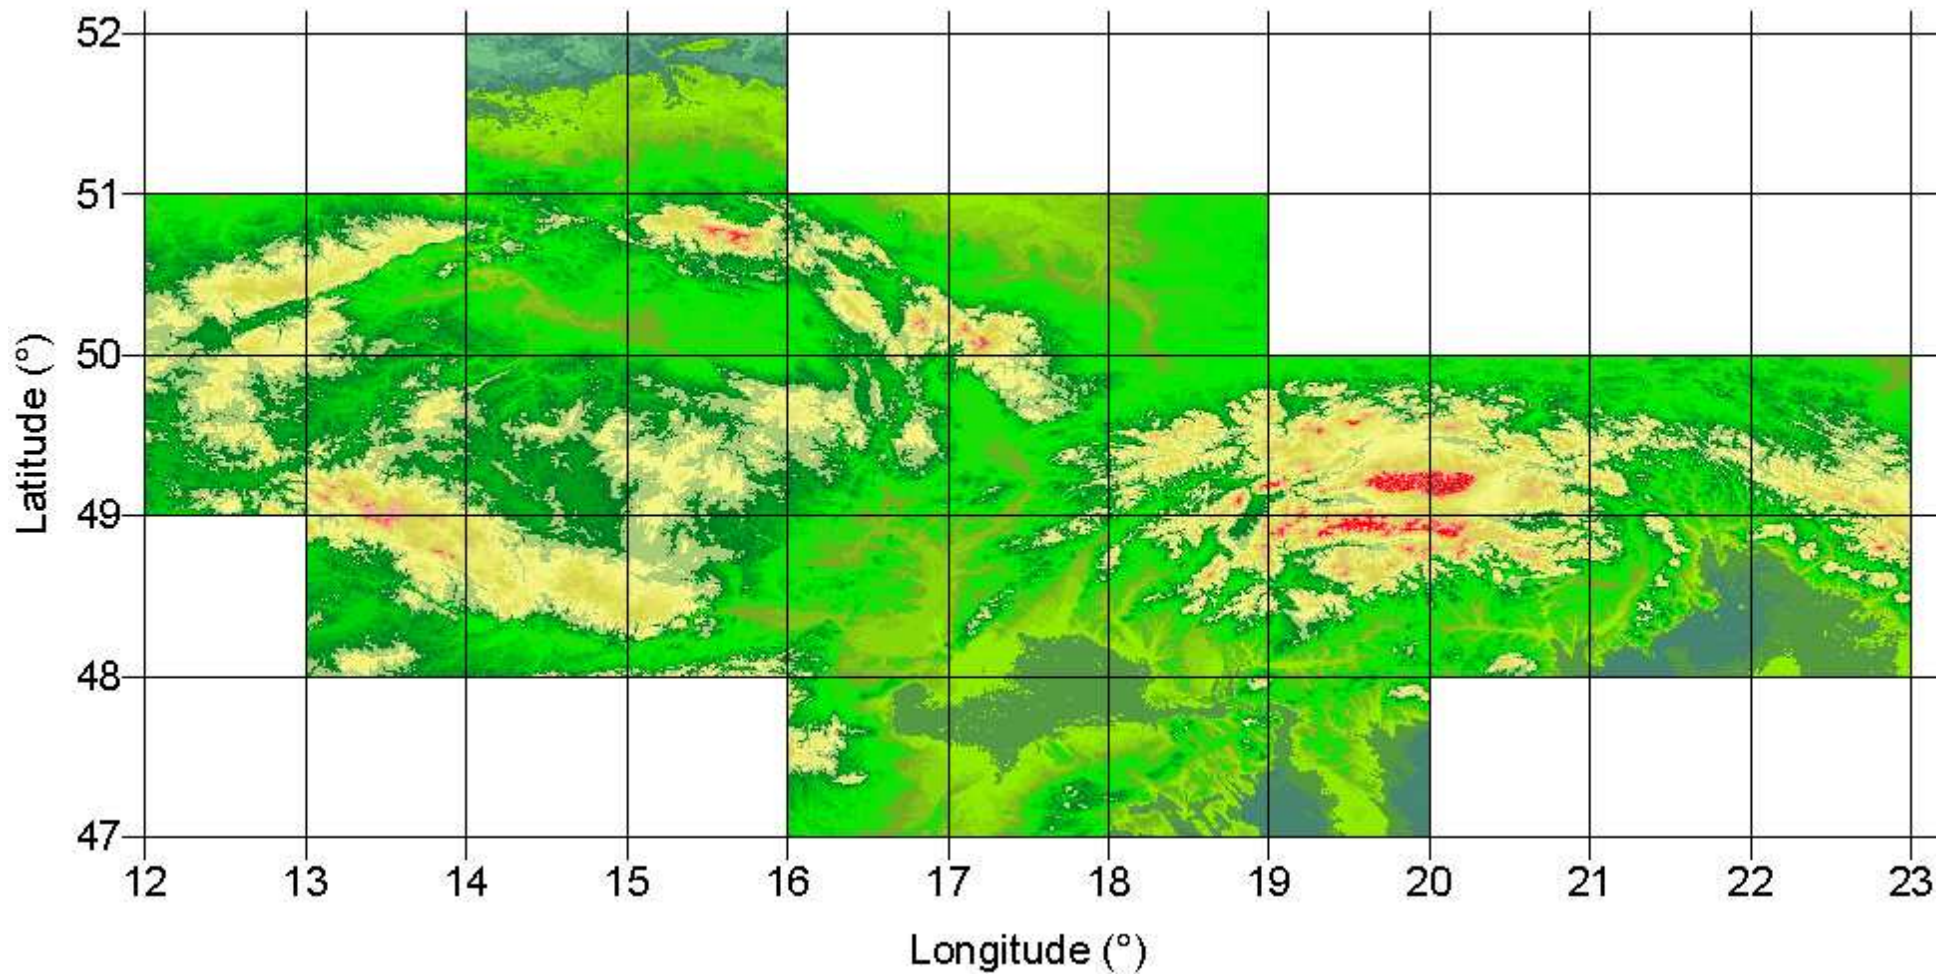

Czechia/Slovakia: Areas covered by GlobDEM50

1. Geographic Co-ordinates

Czechia/Slovakia - LonLat

Czechia/Slovakia: Areas covered by GlobDEM50

2. UTM

Czechia/Slovakia: Areas covered by GlobDEM50

3. Czech Krovak CZK