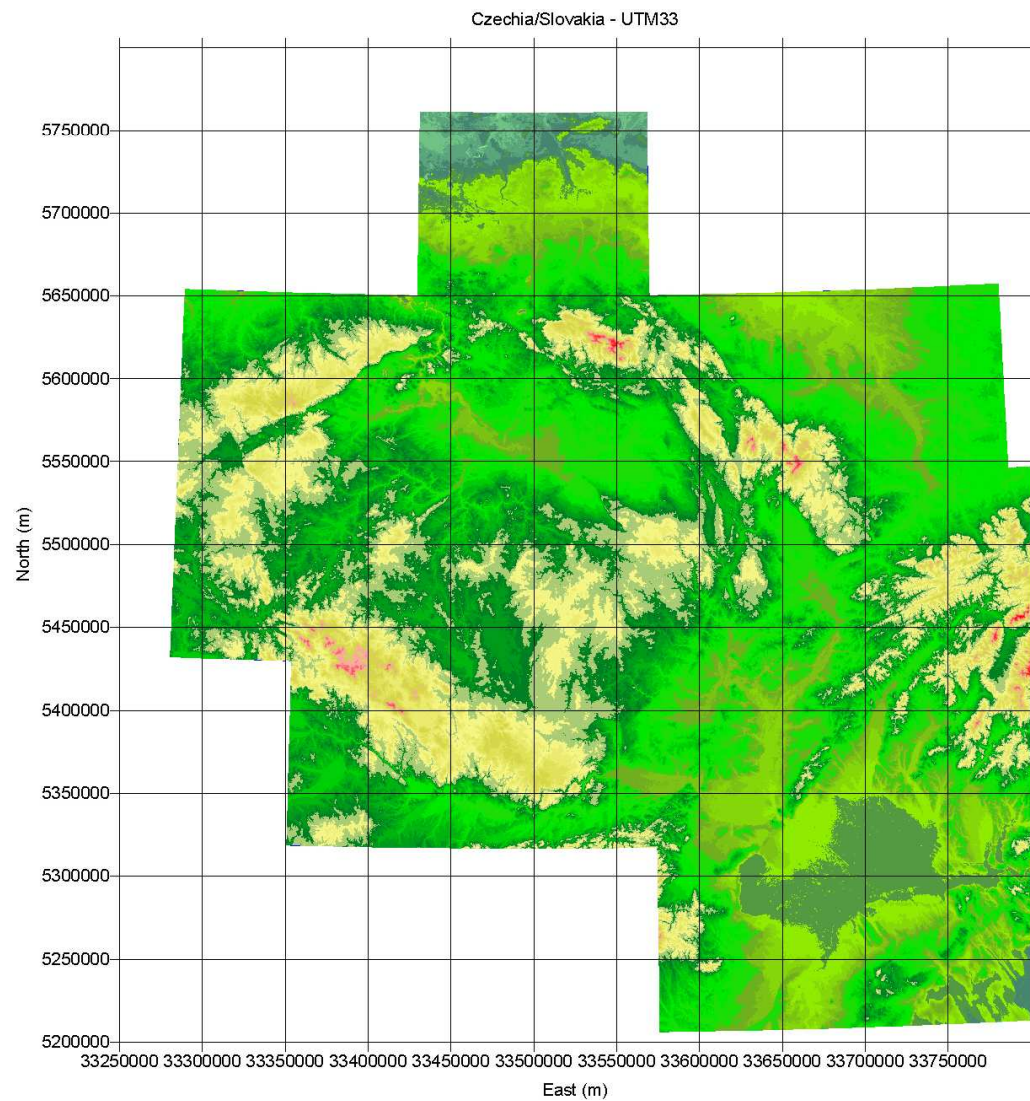

Czechia/Slovakia: Areas covered by GlobDEM50

1. Geographic Co-ordinates

Czechia/Slovakia - LonLat

Czechia/Slovakia: Areas covered by GlobDEM50

2. UTM

Czechia/Slovakia: Areas covered by GlobDEM50

3. Czech Krovak CZK

Czechia - CZK

Czechia/Slovakia: Areas covered by GlobDEM50

4. Slovak Krovak SKK

Slovakia - SKK