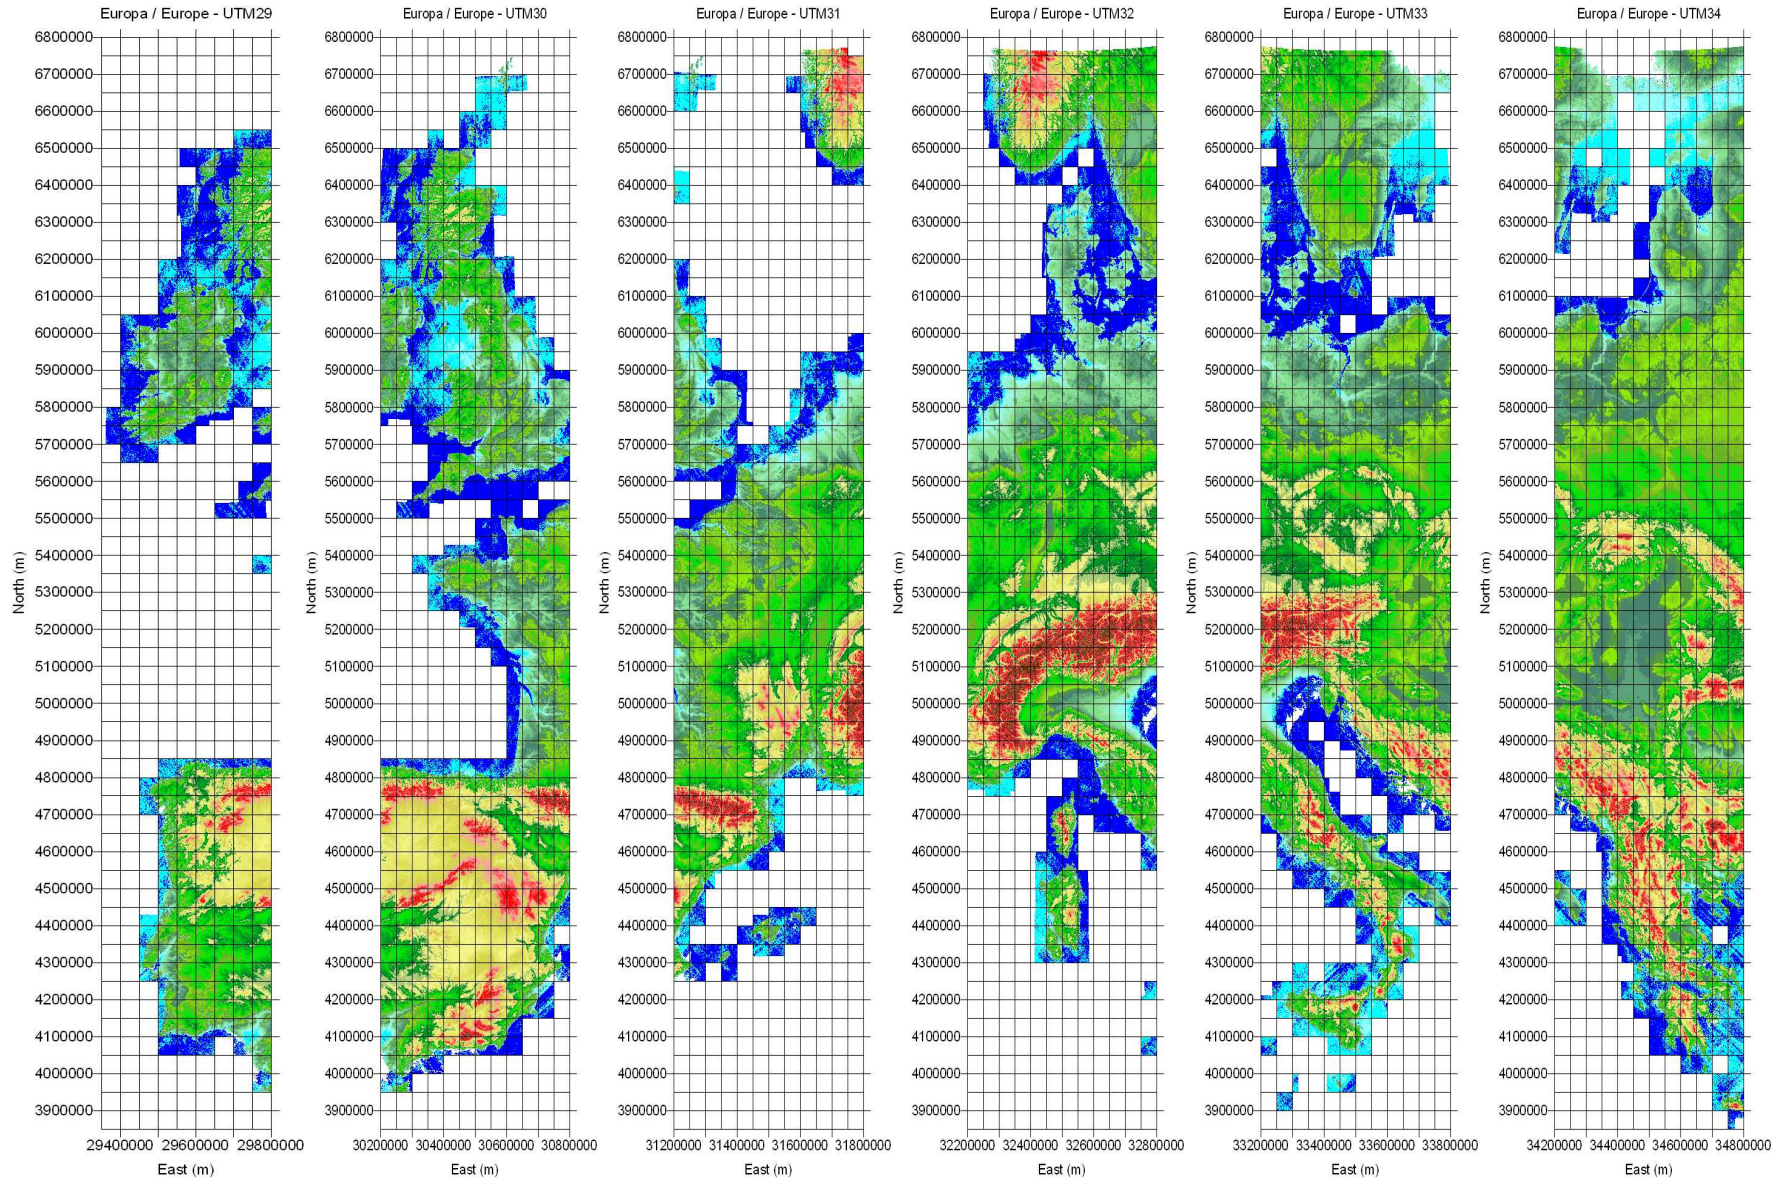

Europe (UTM): Areas covered by GlobDEM50

1. UTM

Europe (UTM): Areas covered by GlobDEM50