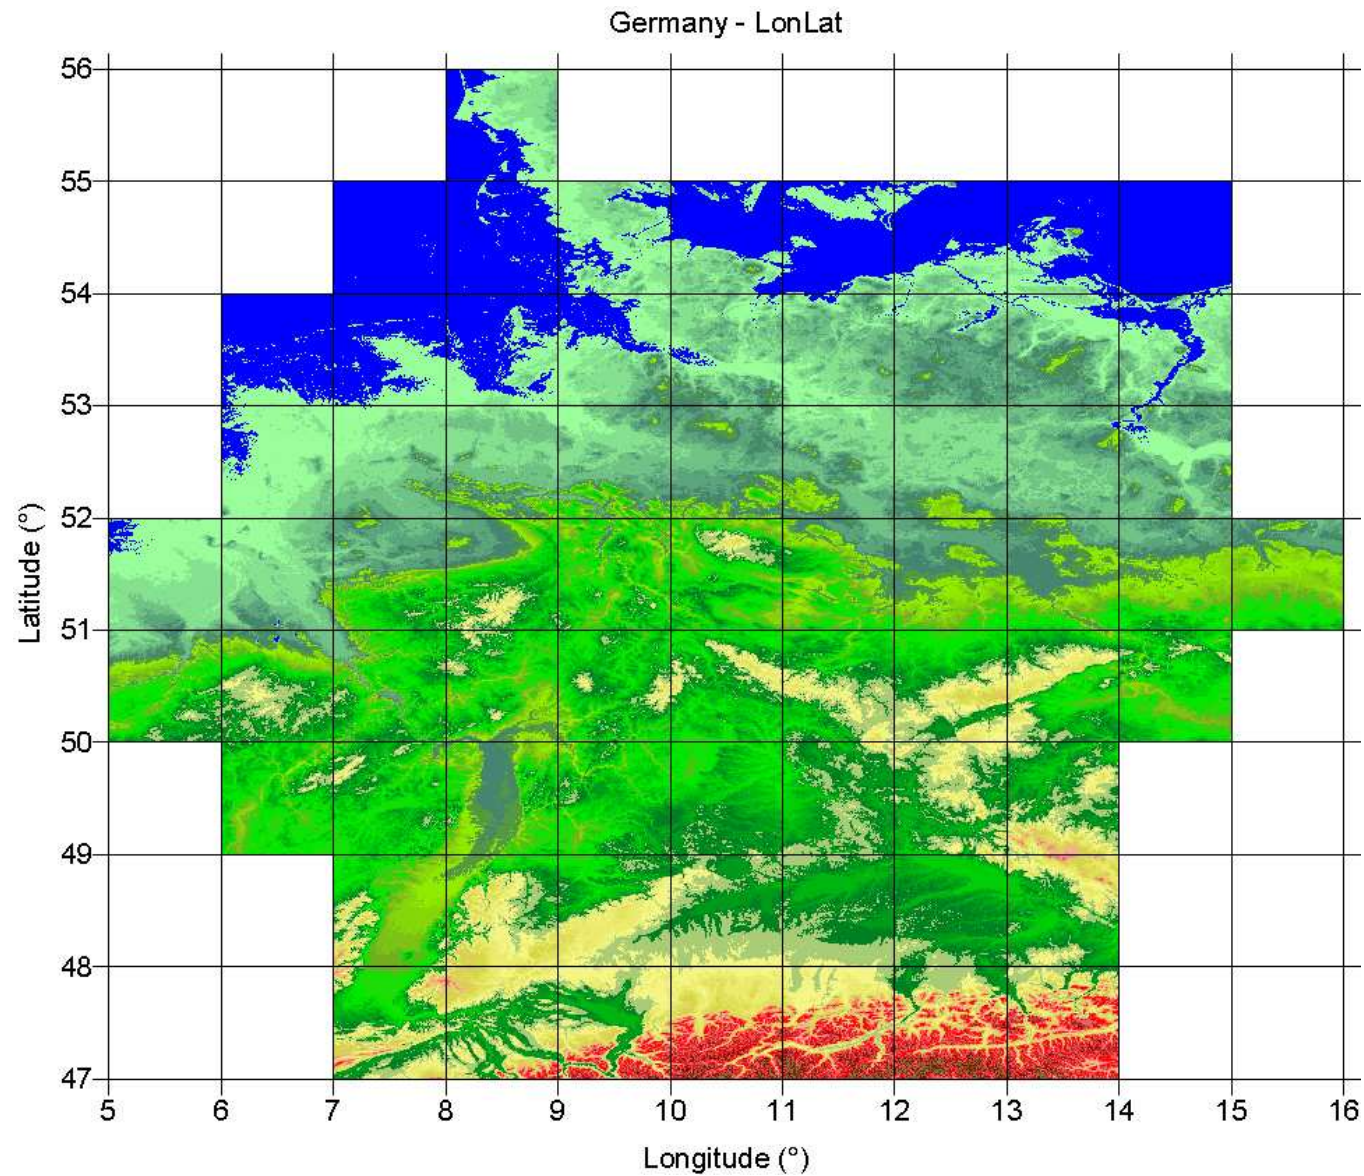

Germany: Areas covered by GlobDEM50

1. Geographic Co-ordinates

Germany: Areas covered by GlobDEM50

2. UTM

Germany: Areas covered by GlobDEM50

3. Gauß-Krüger