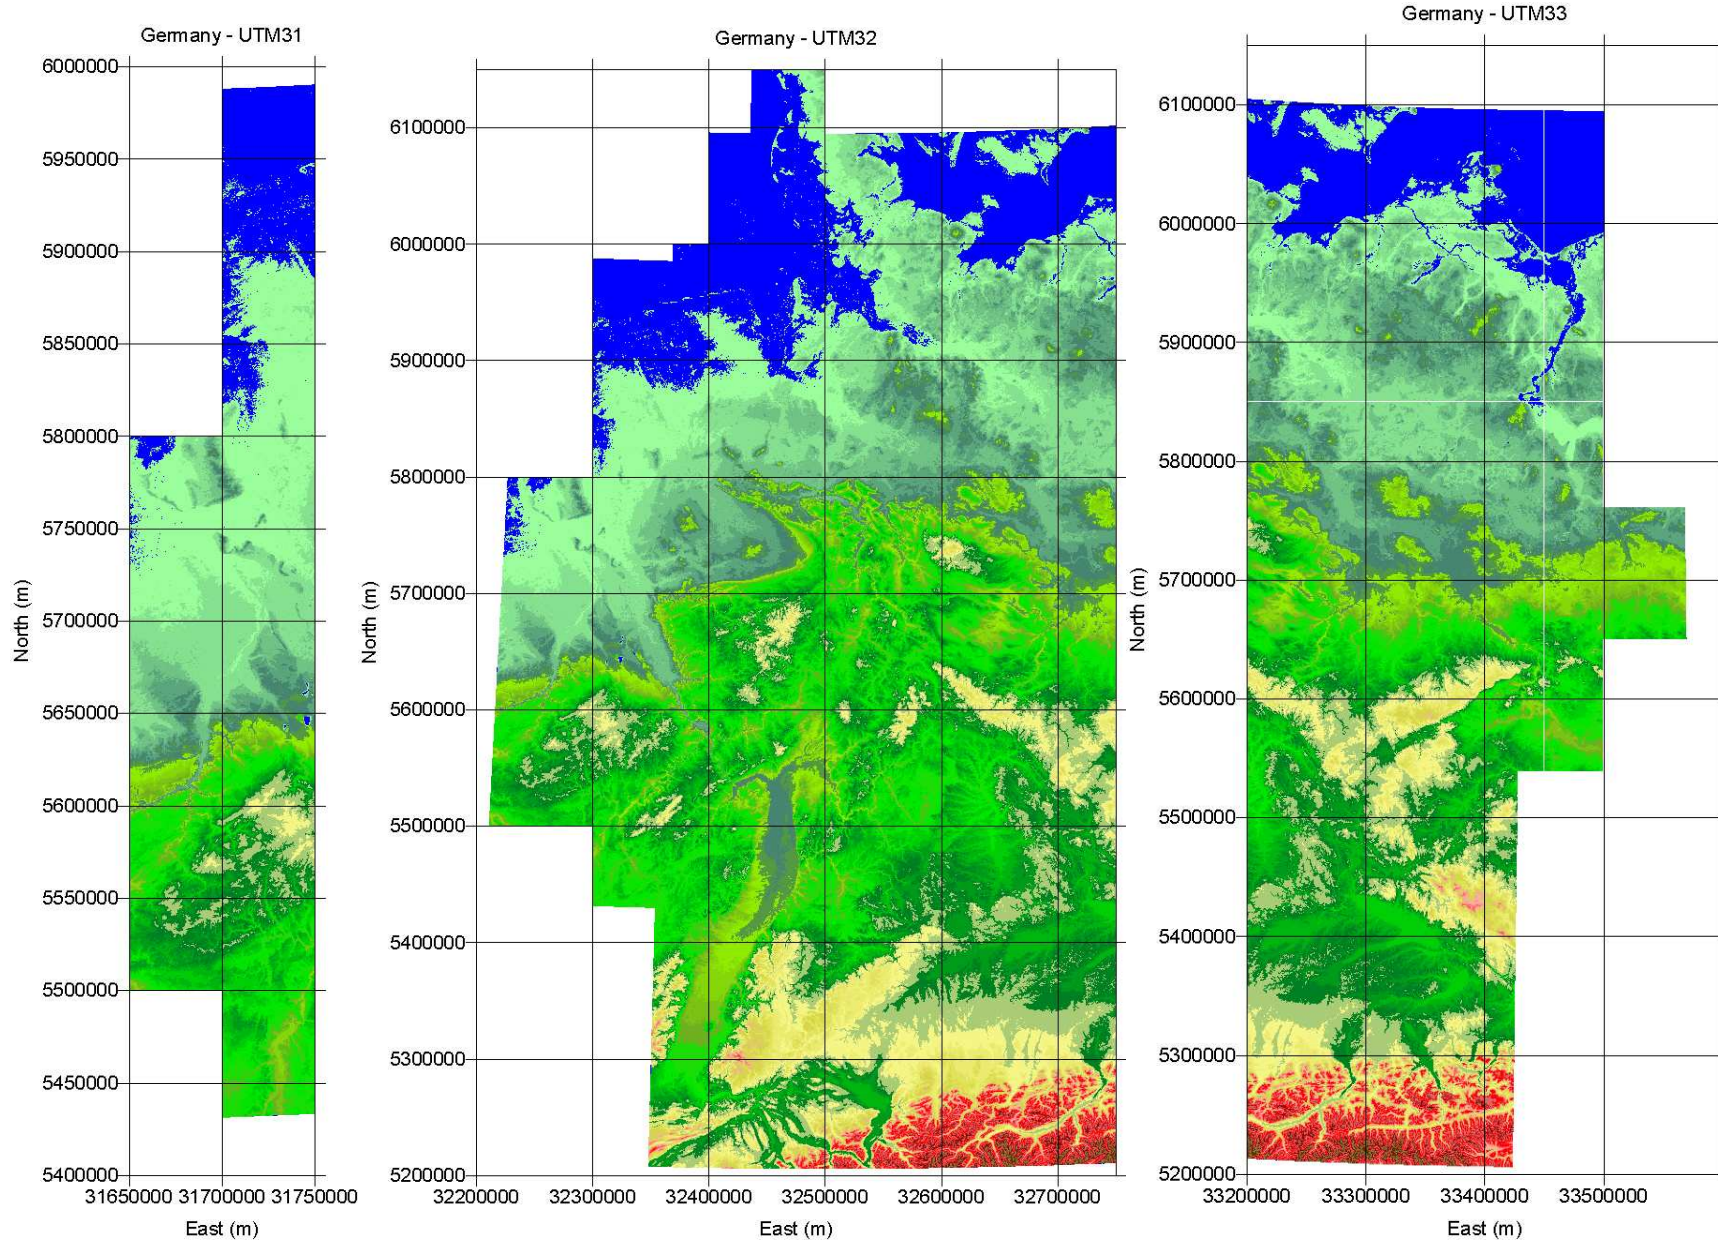

Germany: Areas covered by GlobDEM50

1. Geographic Co-ordinates

Germany: Areas covered by GlobDEM50

2. UTM

Germany: Areas covered by GlobDEM50

3. Gauß-Krüger