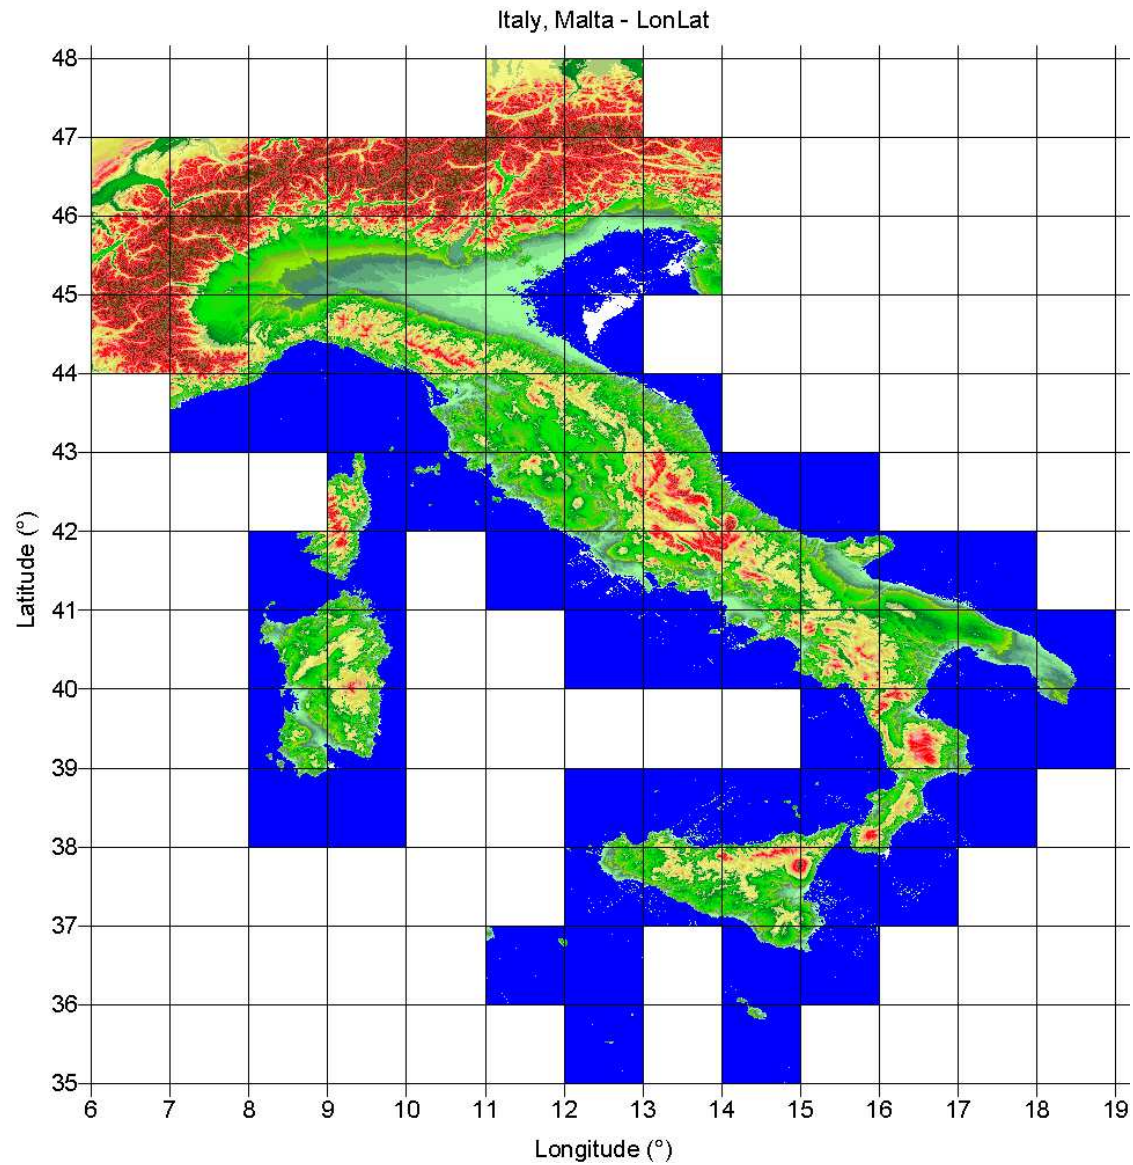

Italy, Malta: Areas covered by GlobDEM50

1. Geographic Co-ordinates

Italy, Malta: Areas covered by GlobDEM50

2. UTM

Italy, Malta: Areas covered by GlobDEM50

3. Gauss-Boaga (West)

Italy, Malta: Areas covered by GlobDEM50

4. MT (Transversal Mercator/ED50)