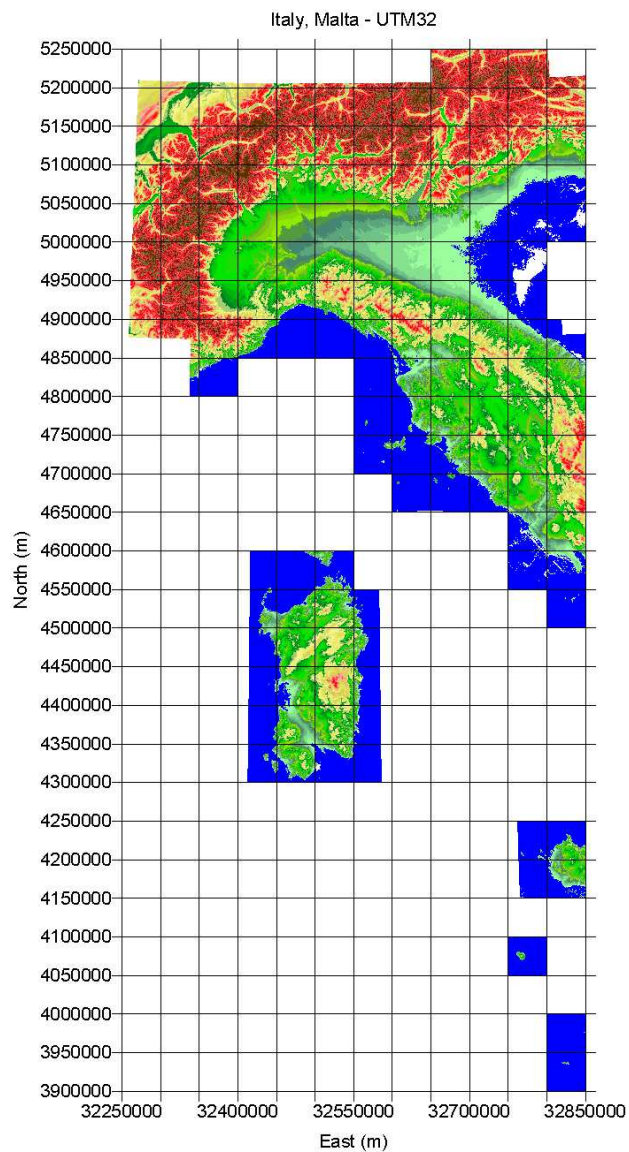

Italy, Malta: Areas covered by GlobDEM50

1. Geographic Co-ordinates

Italy, Malta: Areas covered by GlobDEM50

2. UTM

Italy, Malta: Areas covered by GlobDEM50

3. Gauss-Boaga (West)

Italy, Malta: Areas covered by GlobDEM50

4. MT (Transversal Mercator/ED50)