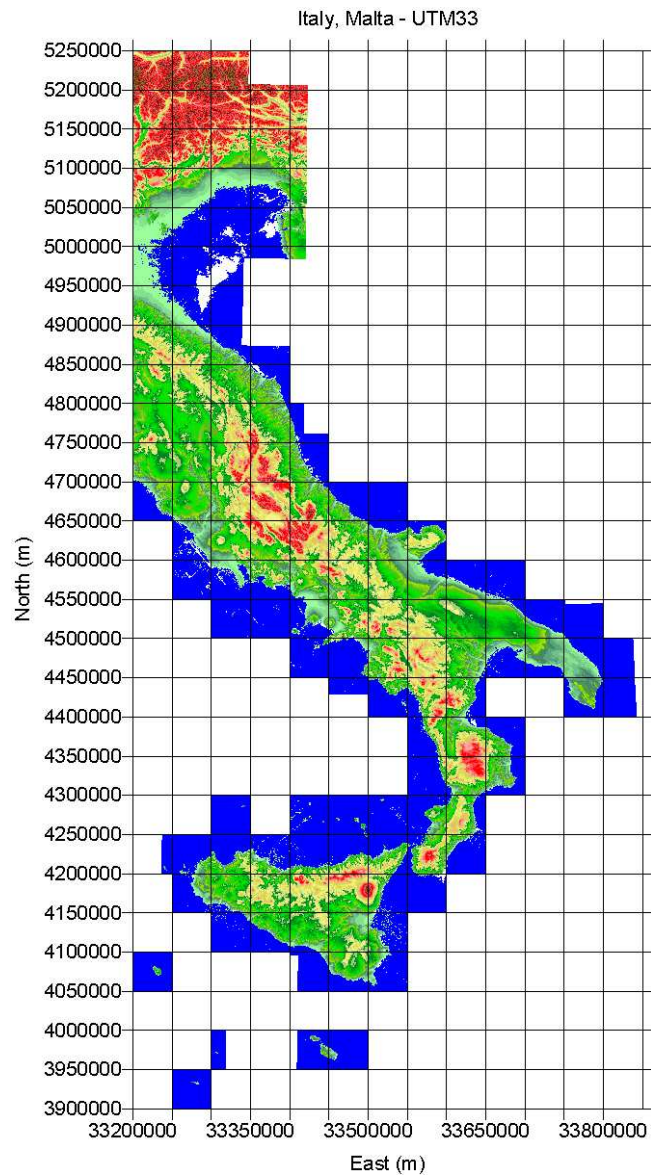

Italy, Malta: Areas covered by GlobDEM50

1. Geographic Co-ordinates

Italy, Malta: Areas covered by GlobDEM50

2. UTM

Italy, Malta: Areas covered by GlobDEM50

3. Gauss-Boaga (West)

Italy, Malta: Areas covered by GlobDEM50

4. MT (Transversal Mercator/ED50)