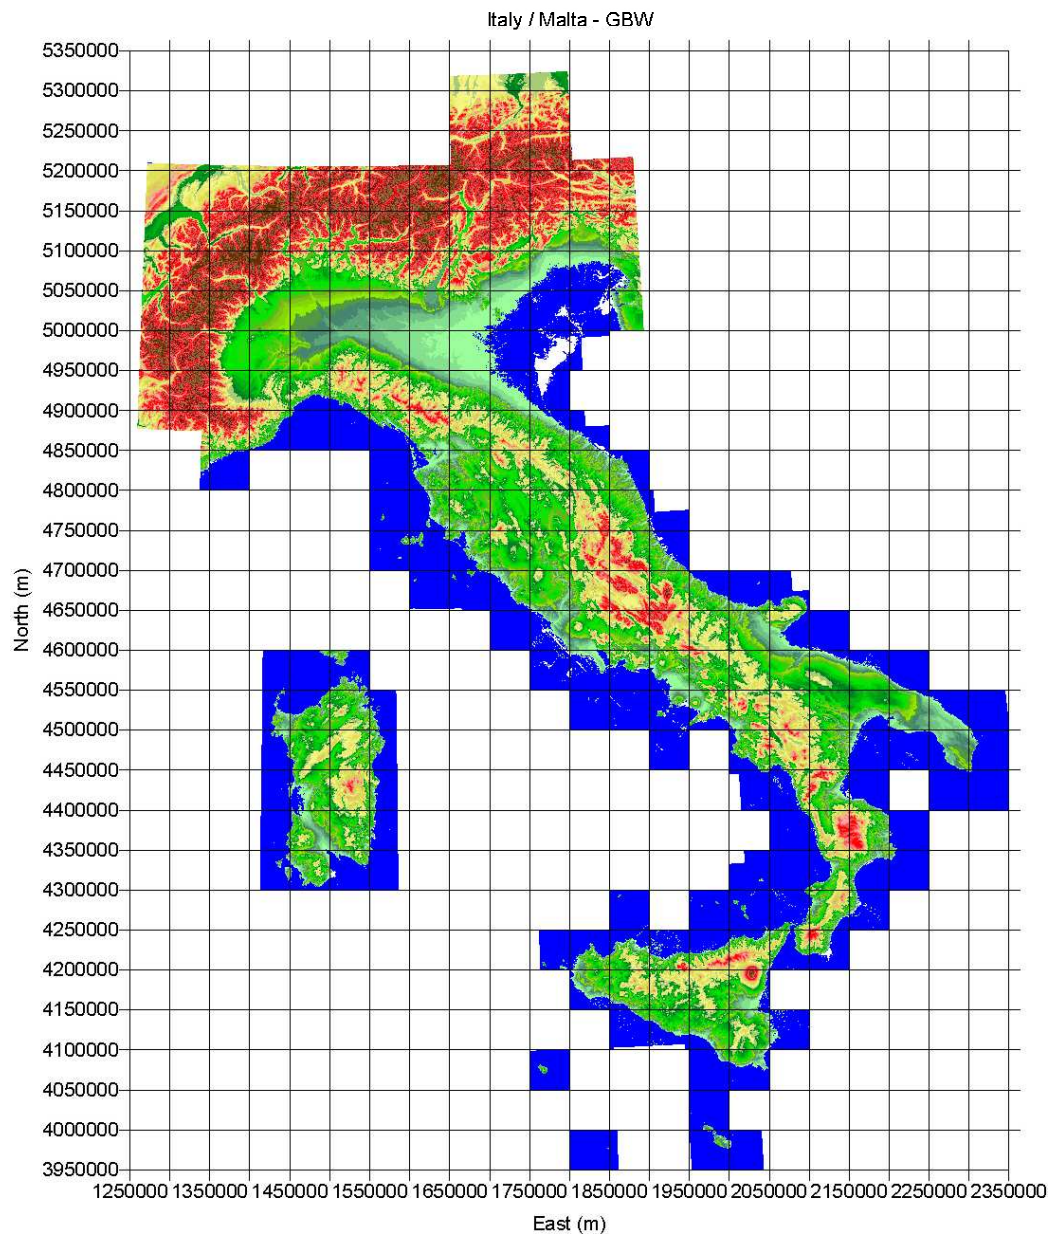

Italy, Malta: Areas covered by GlobDEM50

1. Geographic Co-ordinates

Italy, Malta: Areas covered by GlobDEM50

2. UTM

Italy, Malta: Areas covered by GlobDEM50

3. Gauss-Boaga (West)

Italy, Malta: Areas covered by GlobDEM50

4. MT (Transversal Mercator/ED50)