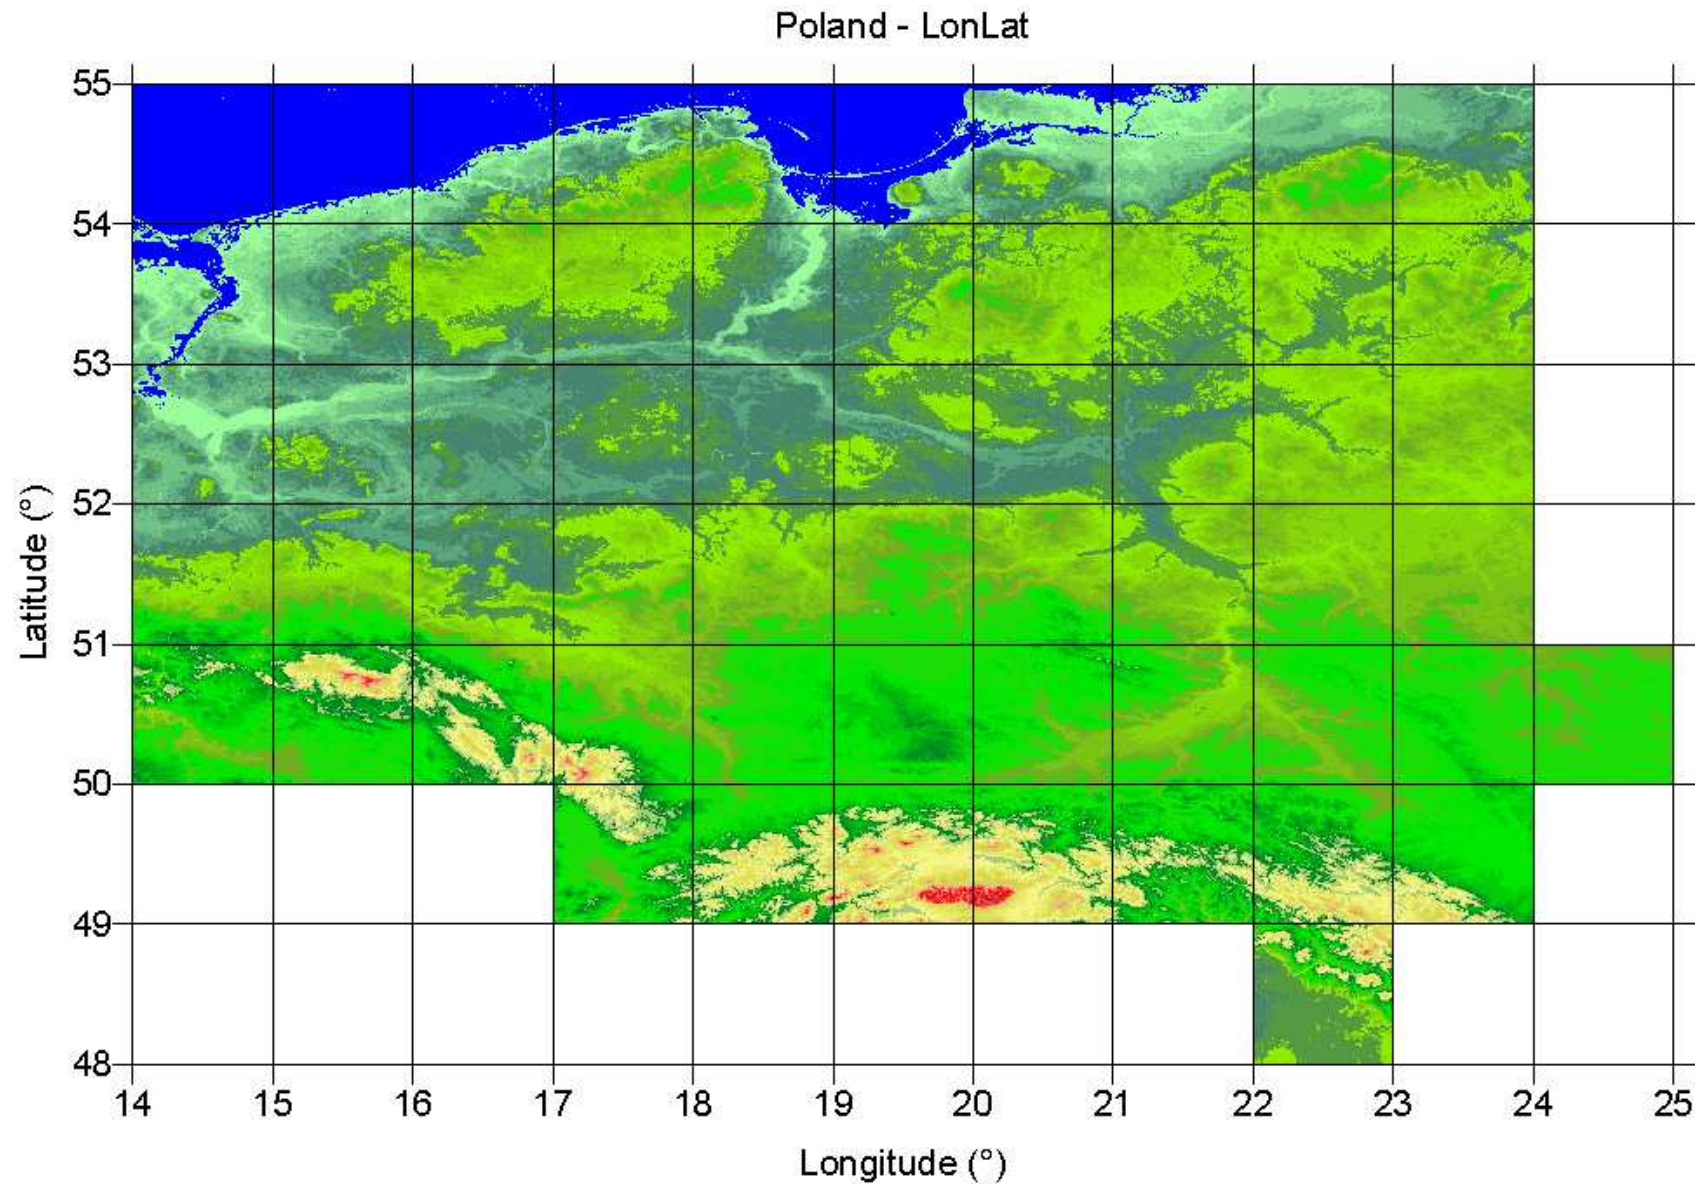

Poland: Areas covered by GlobDEM50

1. Geographic Co-ordinates

Poland: Areas covered by GlobDEM50

2. UTM

Poland: Areas covered by GlobDEM50

3. Gauß-Krüger