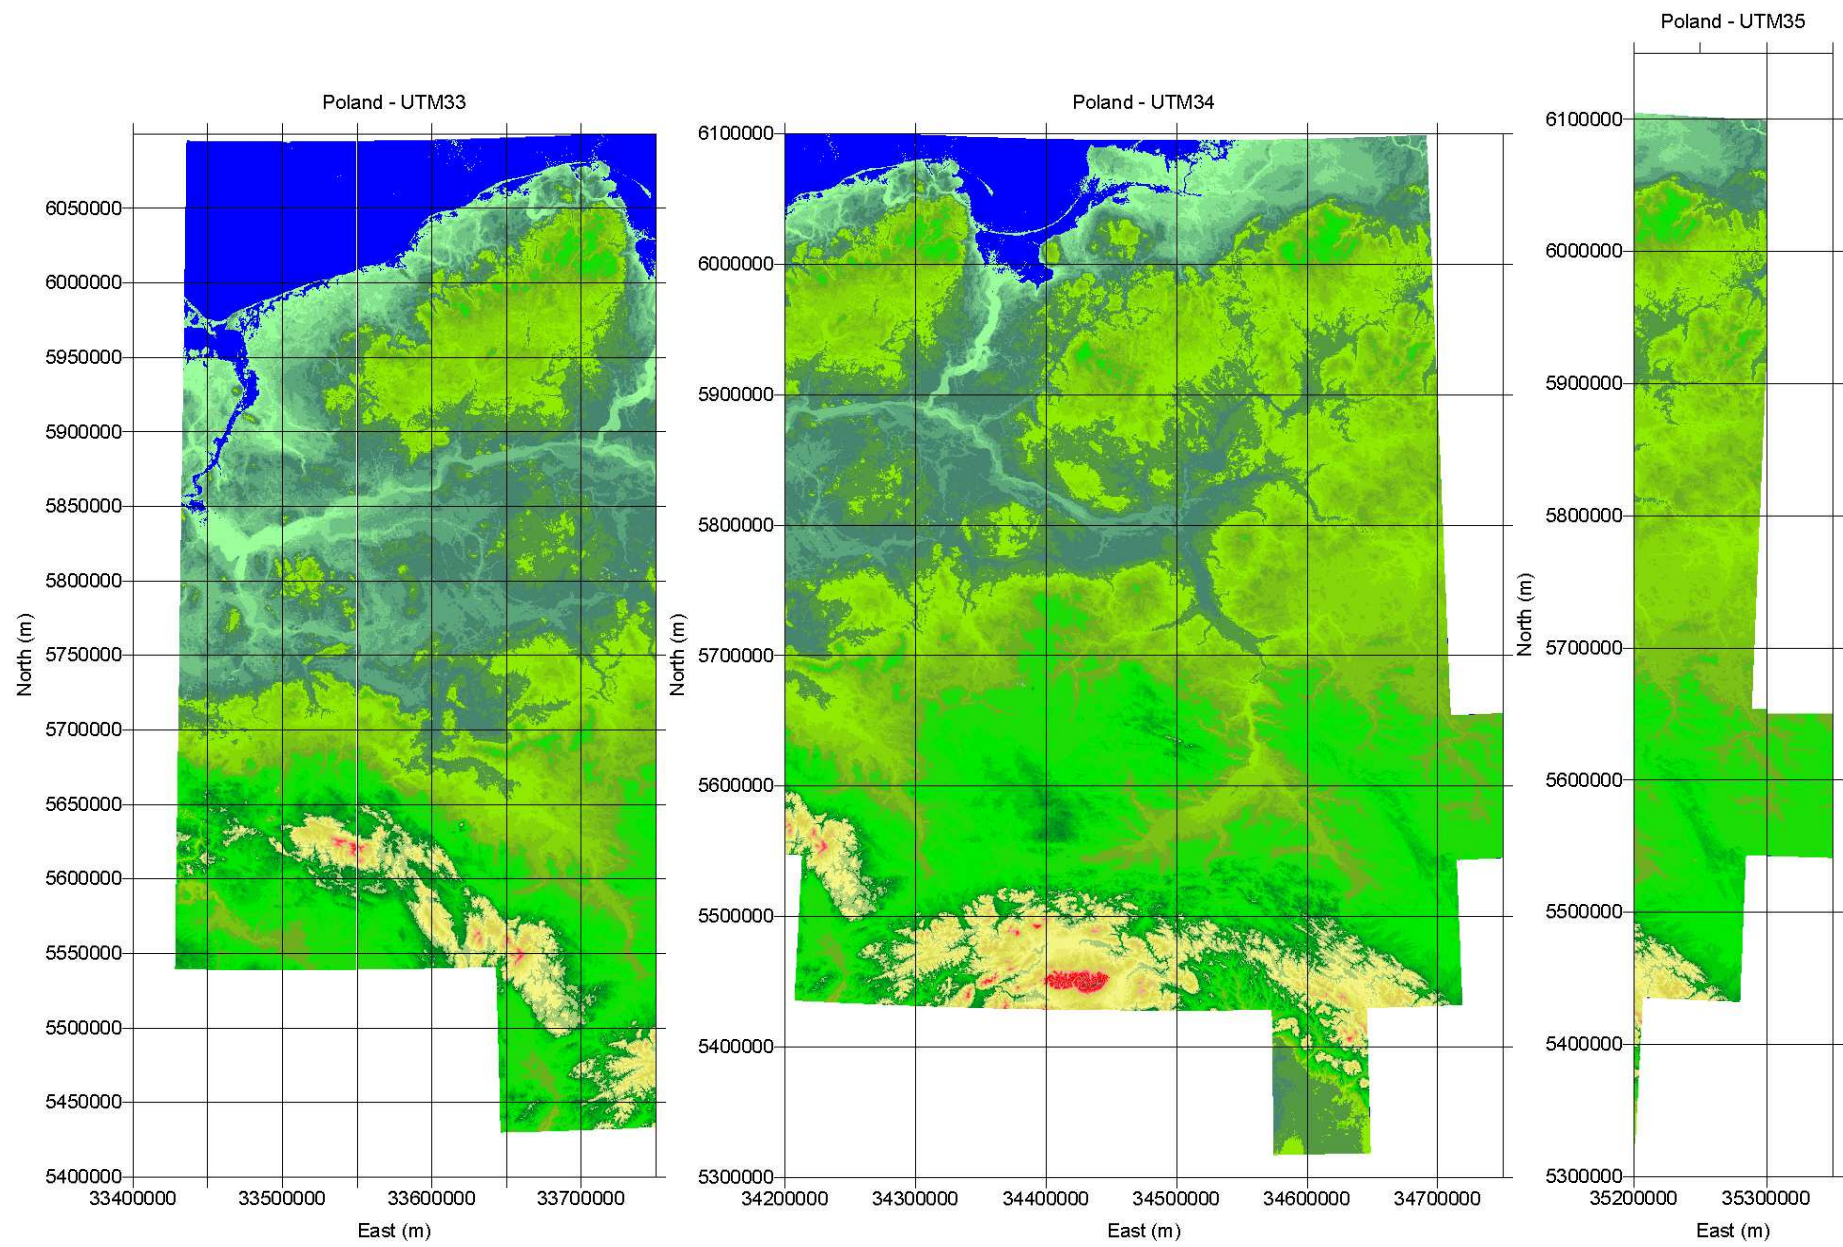

Poland: Areas covered by GlobDEM50

1. Geographic Co-ordinates

Poland: Areas covered by GlobDEM50

2. UTM

Poland: Areas covered by GlobDEM50

3. Gauß-Krüger