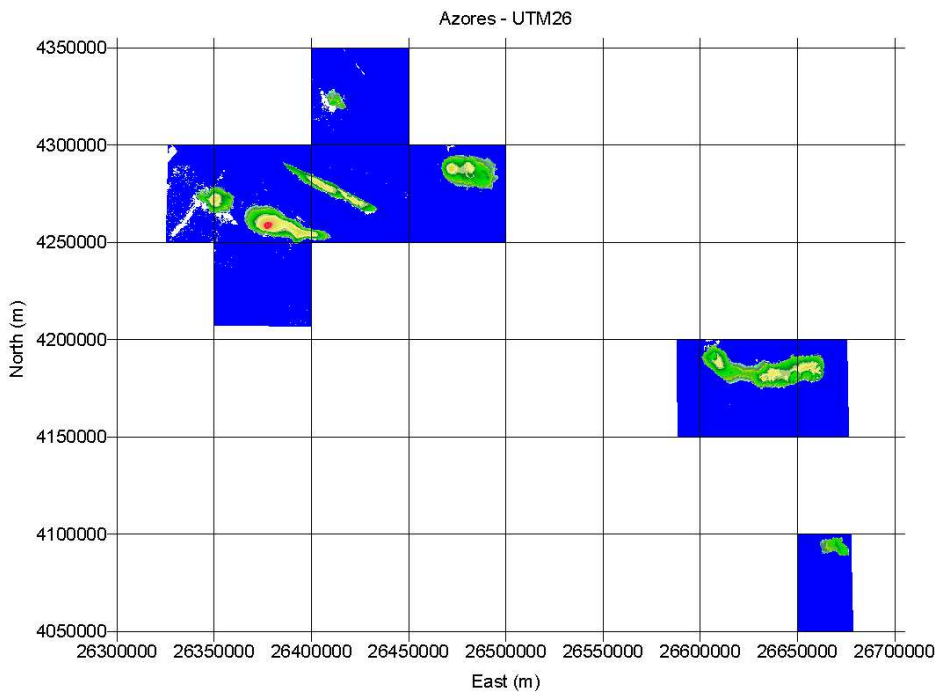

Portugal: Areas covered by GlobDEM50

1. Geographic Co-ordinates

Portugal: Areas covered by GlobDEM50

2. UTM

Portugal: Areas covered by GlobDEM50

3. Portuguese Transversal Mercator DLX