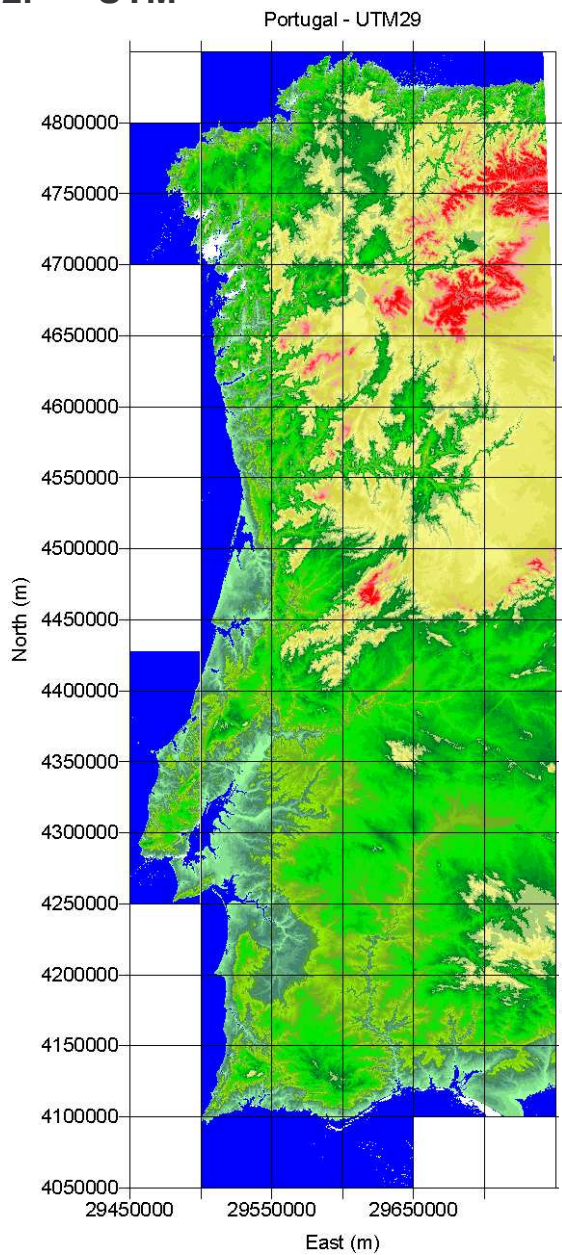

Portugal: Areas covered by GlobDEM50

1. Geographic Co-ordinates

Portugal: Areas covered by GlobDEM50

2. UTM

Portugal: Areas covered by GlobDEM50

3. Portuguese Transversal Mercator DLX