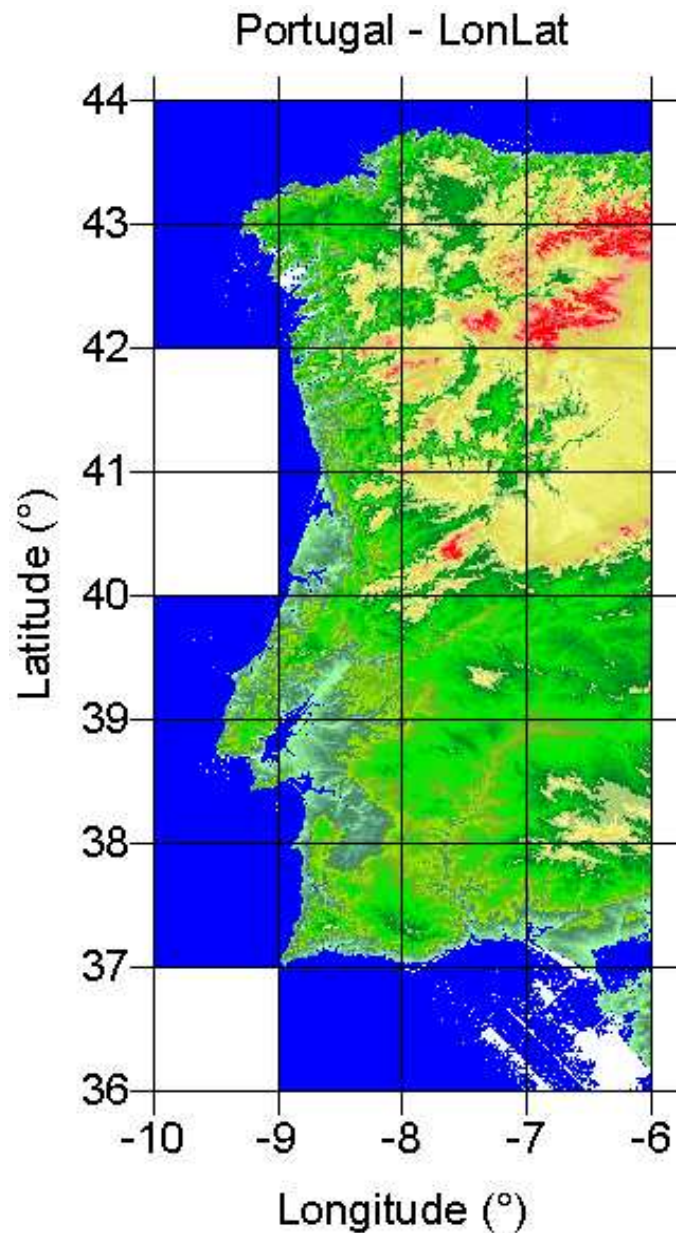

Portugal: Areas covered by GlobDEM50

1. Geographic Co-ordinates

Portugal: Areas covered by GlobDEM50

2. UTM

Portugal: Areas covered by GlobDEM50

3. Portuguese Transversal Mercator DLX