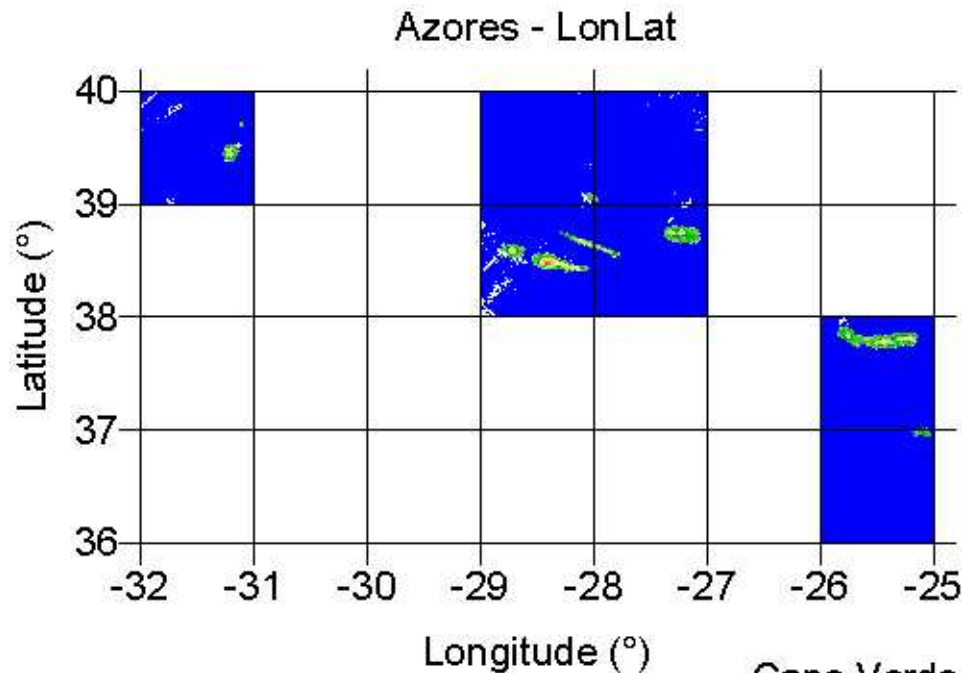

Portugal: Areas covered by GlobDEM50

1. Geographic Co-ordinates

Portugal: Areas covered by GlobDEM50

2. UTM

Portugal: Areas covered by GlobDEM50

3. Portuguese Transversal Mercator DLX