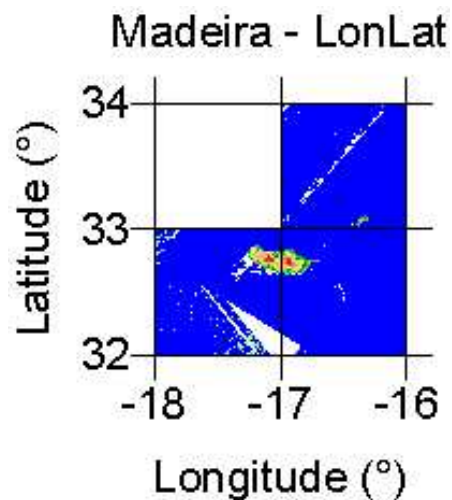

Portugal: Areas covered by GlobDEM50

1. Geographic Co-ordinates

Portugal: Areas covered by GlobDEM50

2. UTM

Portugal: Areas covered by GlobDEM50

3. Portuguese Transversal Mercator DLX