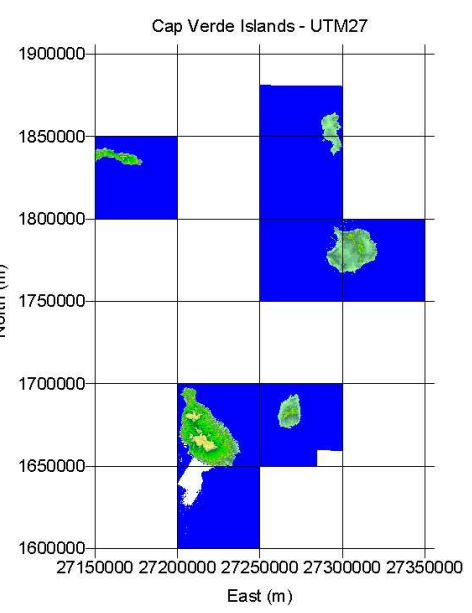

Portugal: Areas covered by GlobDEM50

1. Geographic Co-ordinates

Portugal: Areas covered by GlobDEM50

2. UTM

Portugal: Areas covered by GlobDEM50

3. Portuguese Transversal Mercator DLX