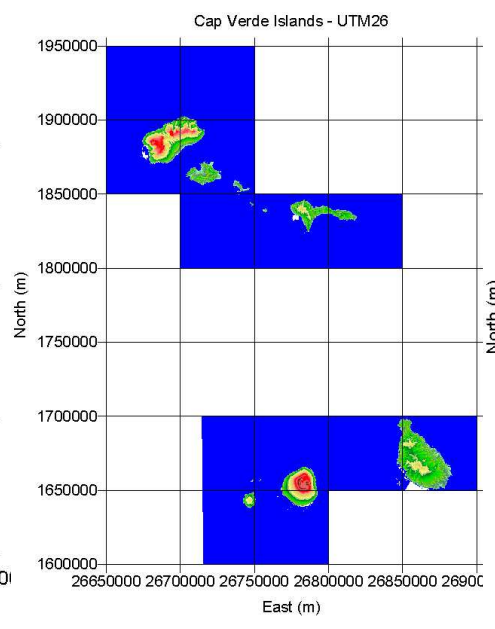

Portugal: Areas covered by GlobDEM50

1. Geographic Co-ordinates

Portugal: Areas covered by GlobDEM50

2. UTM

Portugal: Areas covered by GlobDEM50

3. Portuguese Transversal Mercator DLX