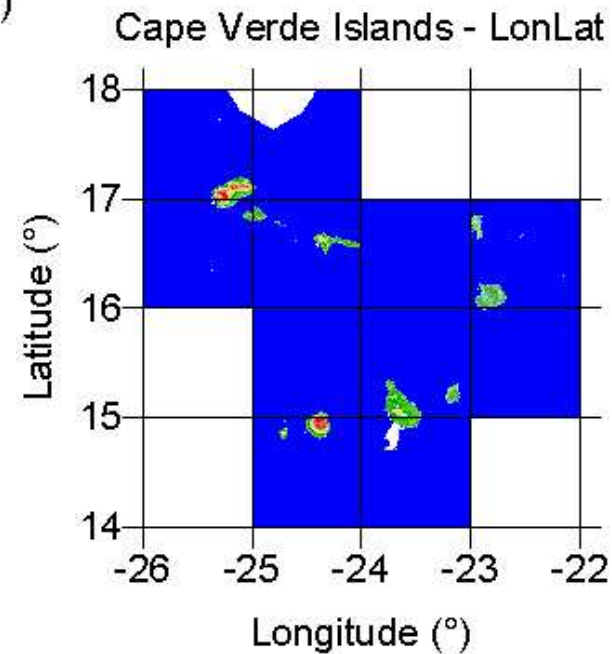

Portugal: Areas covered by GlobDEM50

1. Geographic Co-ordinates

Portugal: Areas covered by GlobDEM50

2. UTM

Portugal: Areas covered by GlobDEM50

3. Portuguese Transversal Mercator DLX