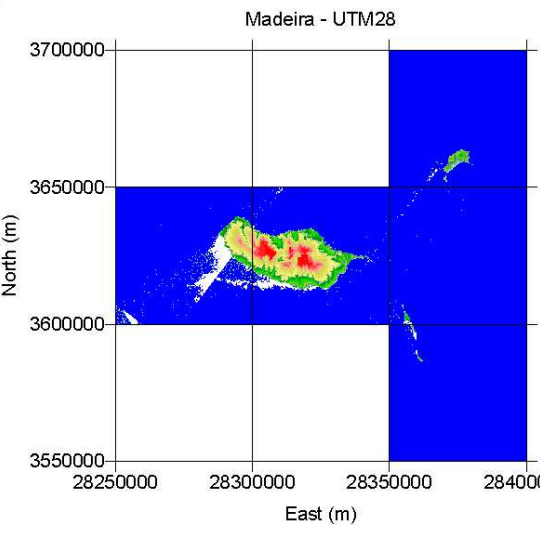

Portugal: Areas covered by GlobDEM50

1. Geographic Co-ordinates

Portugal: Areas covered by GlobDEM50

2. UTM

Portugal: Areas covered by GlobDEM50

3. Portuguese Transversal Mercator DLX