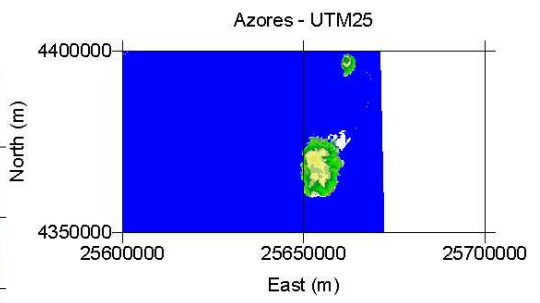

Portugal: Areas covered by GlobDEM50

1. Geographic Co-ordinates

Portugal: Areas covered by GlobDEM50

2. UTM

Portugal: Areas covered by GlobDEM50

3. Portuguese Transversal Mercator DLX