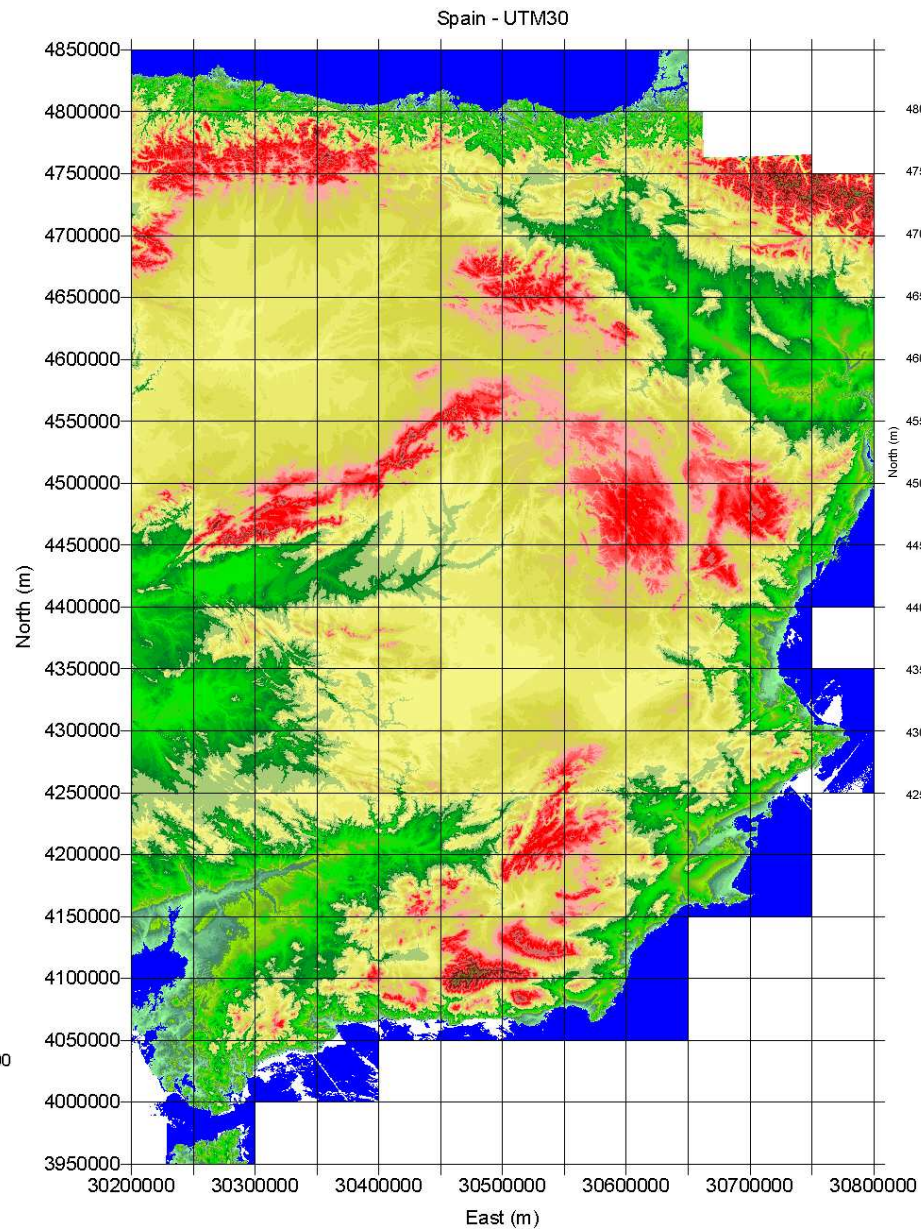

Spain: Areas covered by GlobDEM50

1. Geographic Co-ordinates

Spain - LonLat

Canaries - LonLat

Spain: Areas covered by GlobDEM50

2. UTM

Spain: Areas covered by GlobDEM50

Spain: Areas covered by GlobDEM50

3. ES_ED50 (EST99)

Spain: Areas covered by GlobDEM50