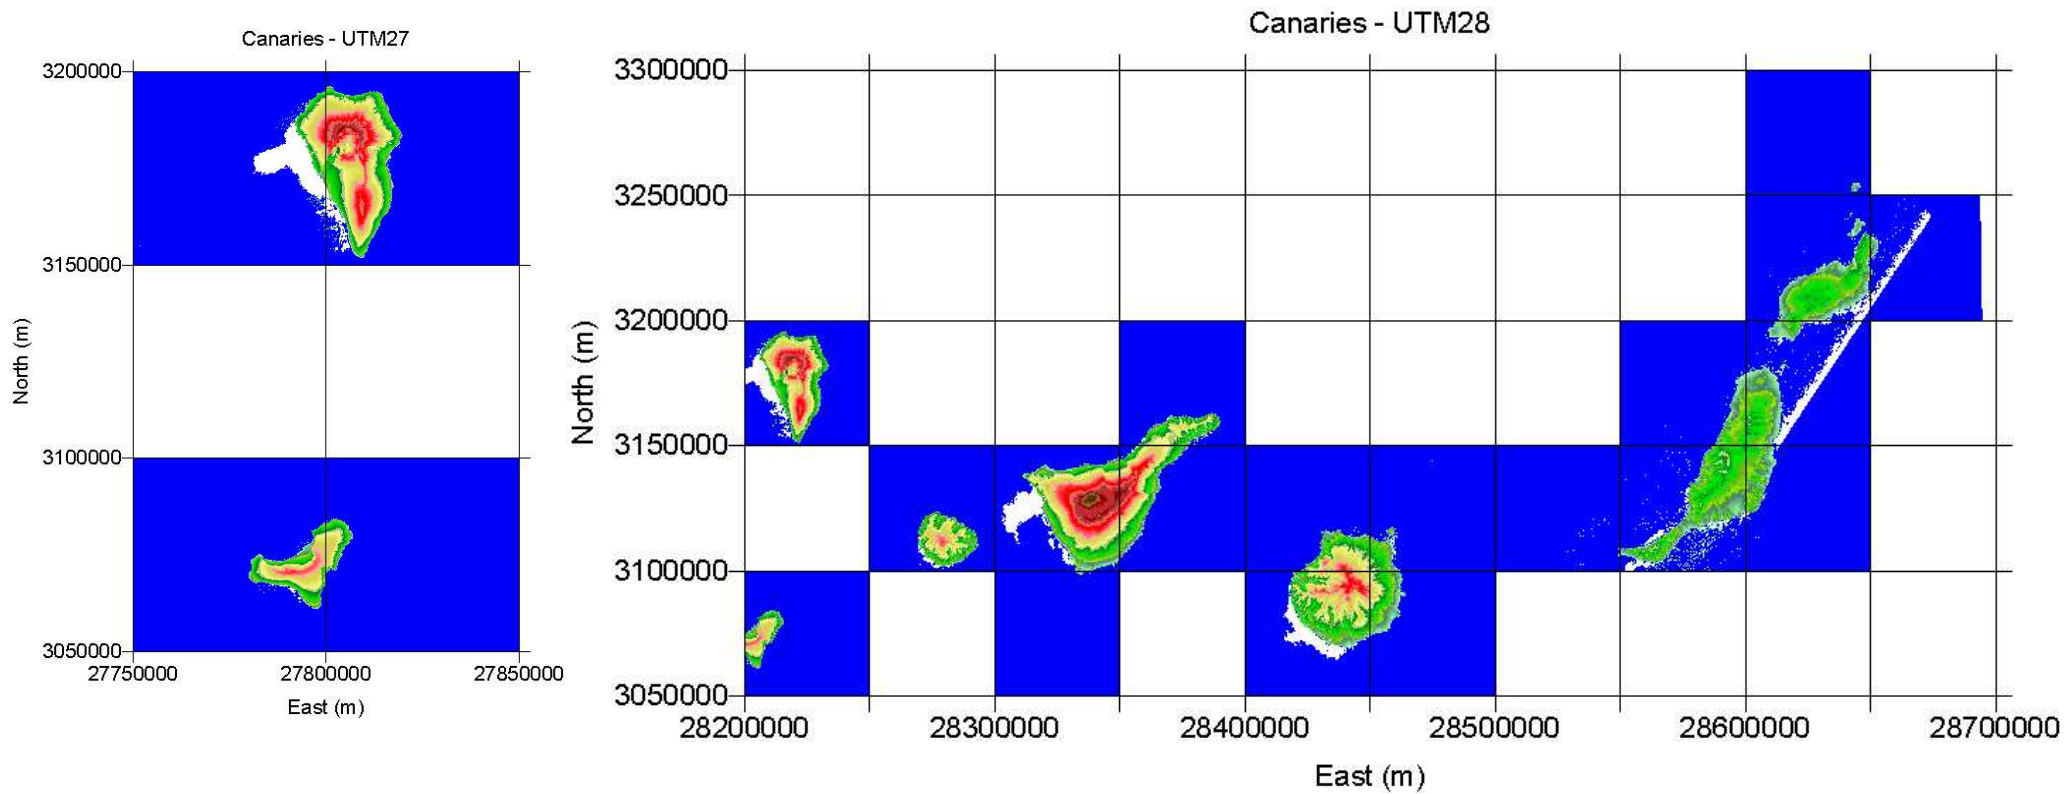

Spain: Areas covered by GlobDEM50

1. Geographic Co-ordinates

Spain - LonLat

Canaries - LonLat

Spain: Areas covered by GlobDEM50

2. UTM

Spain: Areas covered by GlobDEM50

Spain: Areas covered by GlobDEM50

3. ES_ED50 (EST99)

Spain: Areas covered by GlobDEM50