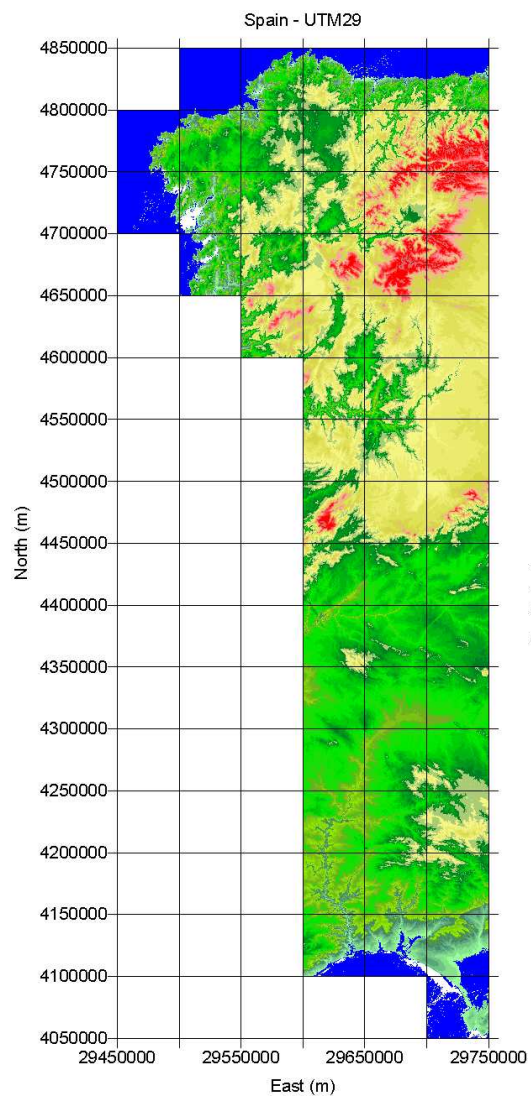

Spain: Areas covered by GlobDEM50

1. Geographic Co-ordinates

Spain - LonLat

Canaries - LonLat

Spain: Areas covered by GlobDEM50

2. UTM

Spain: Areas covered by GlobDEM50

Spain: Areas covered by GlobDEM50

3. ES_ED50 (EST99)

Spain: Areas covered by GlobDEM50