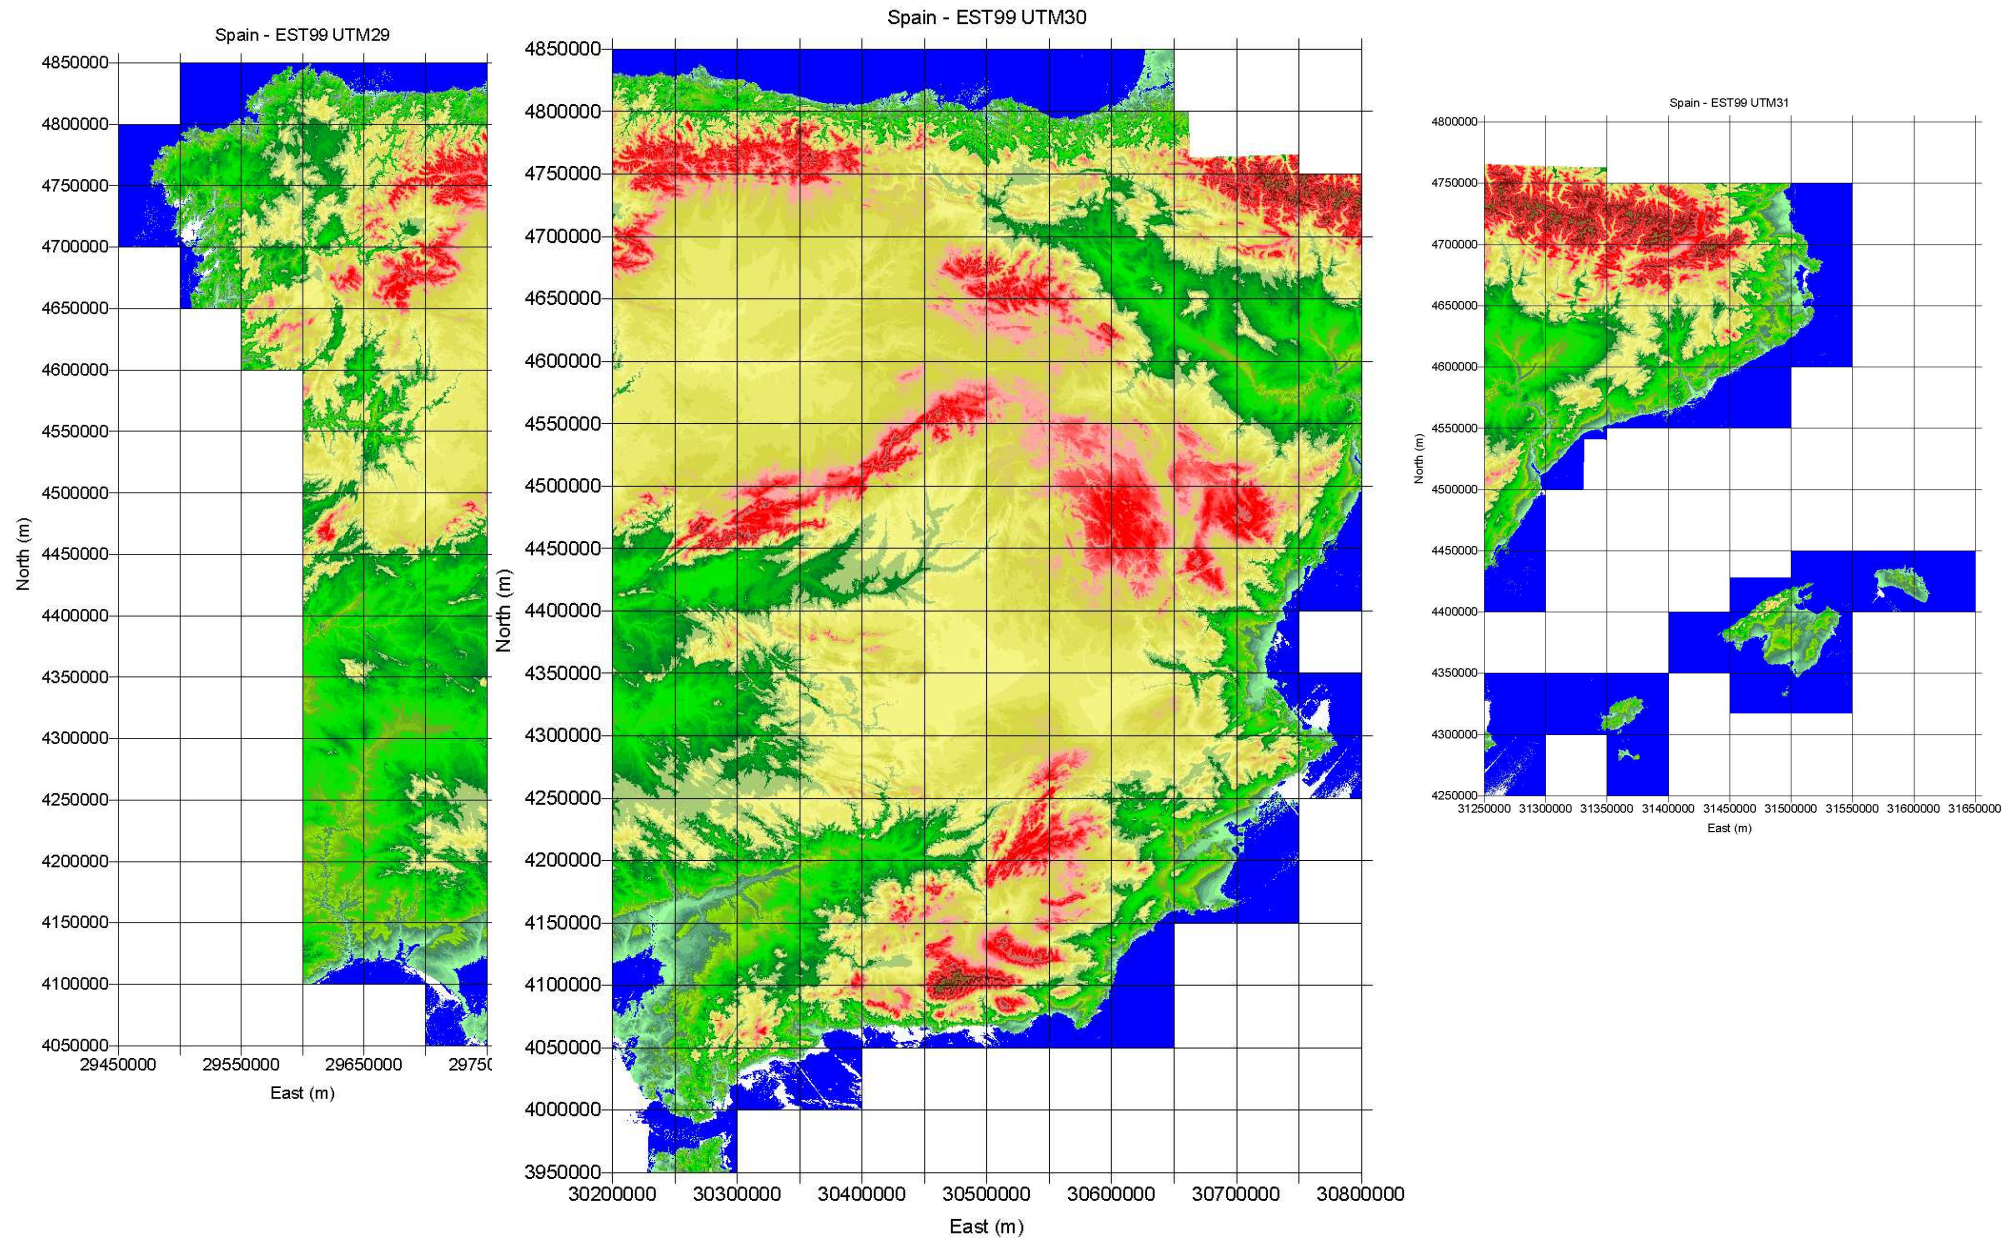

Spain: Areas covered by GlobDEM50

1. Geographic Co-ordinates

Spain - LonLat

Canaries - LonLat

Spain: Areas covered by GlobDEM50

2. UTM

Spain: Areas covered by GlobDEM50

Spain: Areas covered by GlobDEM50

3. ES_ED50 (EST99)

Spain: Areas covered by GlobDEM50