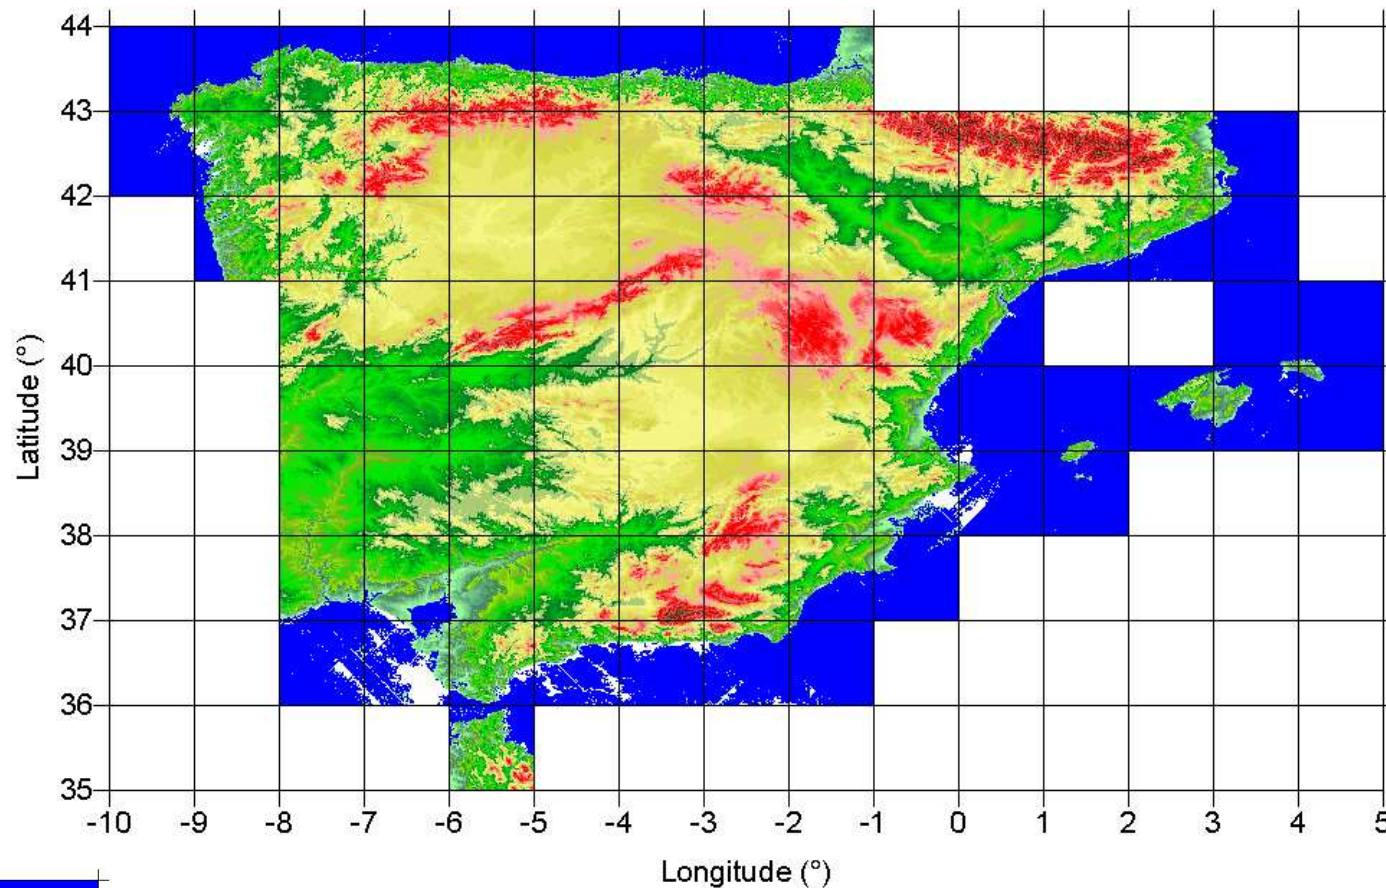

Spain: Areas covered by GlobDEM50

1. Geographic Co-ordinates

Spain - LonLat

Canaries - LonLat

Spain: Areas covered by GlobDEM50

2. UTM

Spain: Areas covered by GlobDEM50

Spain: Areas covered by GlobDEM50

3. ES_ED50 (EST99)

Spain: Areas covered by GlobDEM50