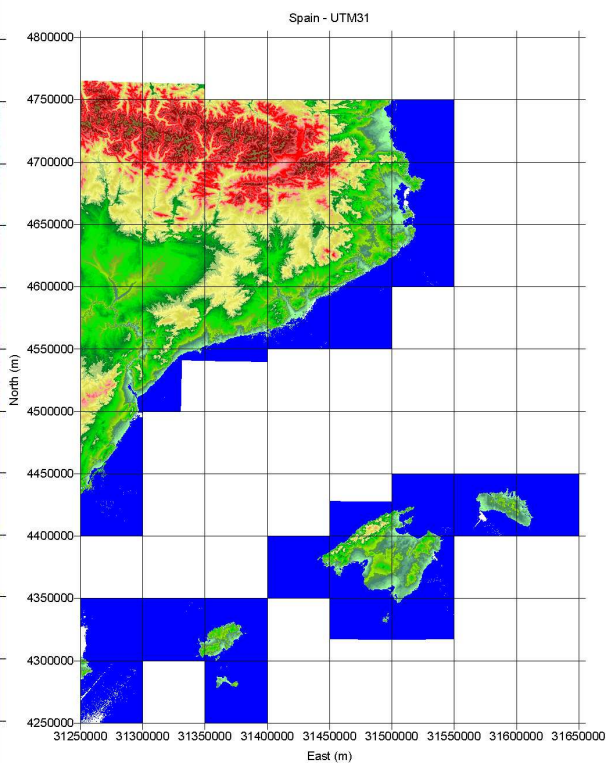

Spain: Areas covered by GlobDEM50

1. Geographic Co-ordinates

Spain - LonLat

Canaries - LonLat

Spain: Areas covered by GlobDEM50

2. UTM

Spain: Areas covered by GlobDEM50

Spain: Areas covered by GlobDEM50

3. ES_ED50 (EST99)

Spain: Areas covered by GlobDEM50