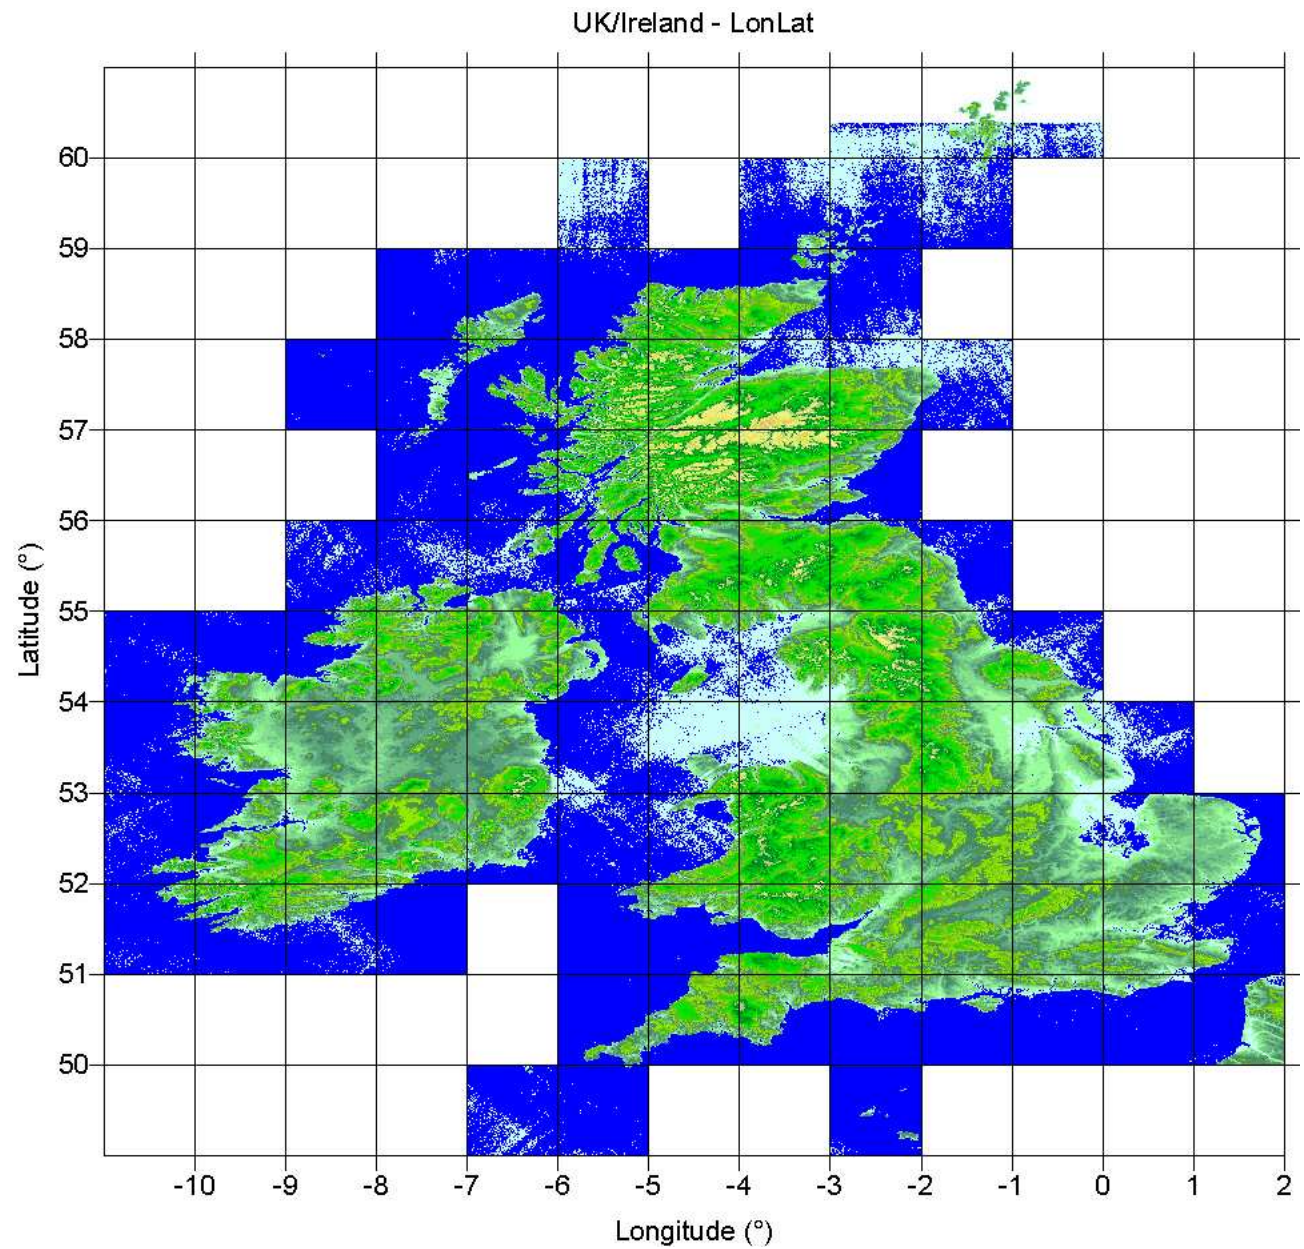

UK/Ireland: Areas covered by GlobDEM50

1. Geographic Co-ordinates

UK/Ireland: Areas covered by GlobDEM50

2. UTM

UK/Ireland: Areas covered by GlobDEM50

3. British Transversal Mercator

UK/Ireland: Areas covered by GlobDEM50

4. Irish Transversal Mercator