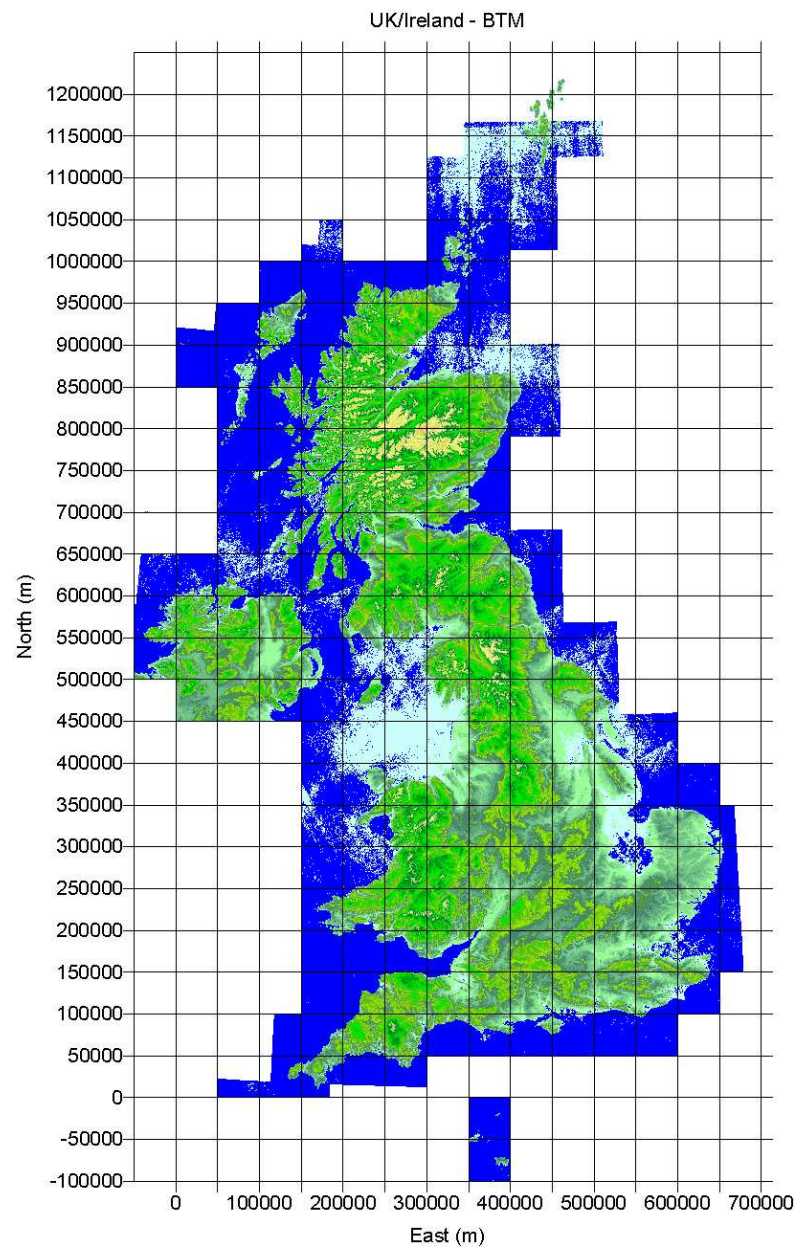

UK/Ireland: Areas covered by GlobDEM50

1. Geographic Co-ordinates

UK/Ireland: Areas covered by GlobDEM50

2. UTM

UK/Ireland: Areas covered by GlobDEM50

3. British Transversal Mercator

UK/Ireland: Areas covered by GlobDEM50

4. Irish Transversal Mercator