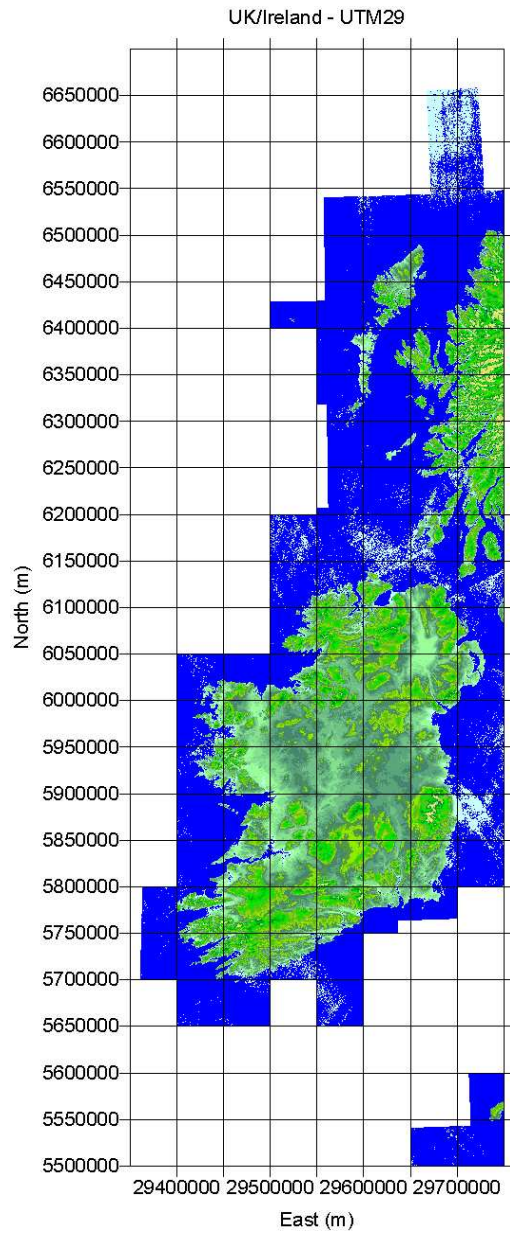

UK/Ireland: Areas covered by GlobDEM50

1. Geographic Co-ordinates

UK/Ireland: Areas covered by GlobDEM50

2. UTM

UK/Ireland: Areas covered by GlobDEM50

3. British Transversal Mercator

UK/Ireland: Areas covered by GlobDEM50

4. Irish Transversal Mercator