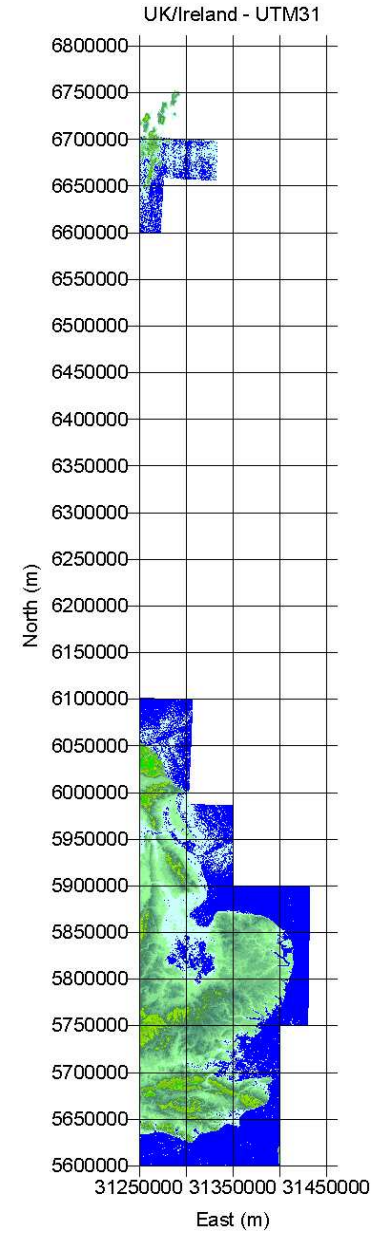

UK/Ireland: Areas covered by GlobDEM50

1. Geographic Co-ordinates

UK/Ireland: Areas covered by GlobDEM50

2. UTM

UK/Ireland: Areas covered by GlobDEM50

3. British Transversal Mercator

UK/Ireland: Areas covered by GlobDEM50

4. Irish Transversal Mercator