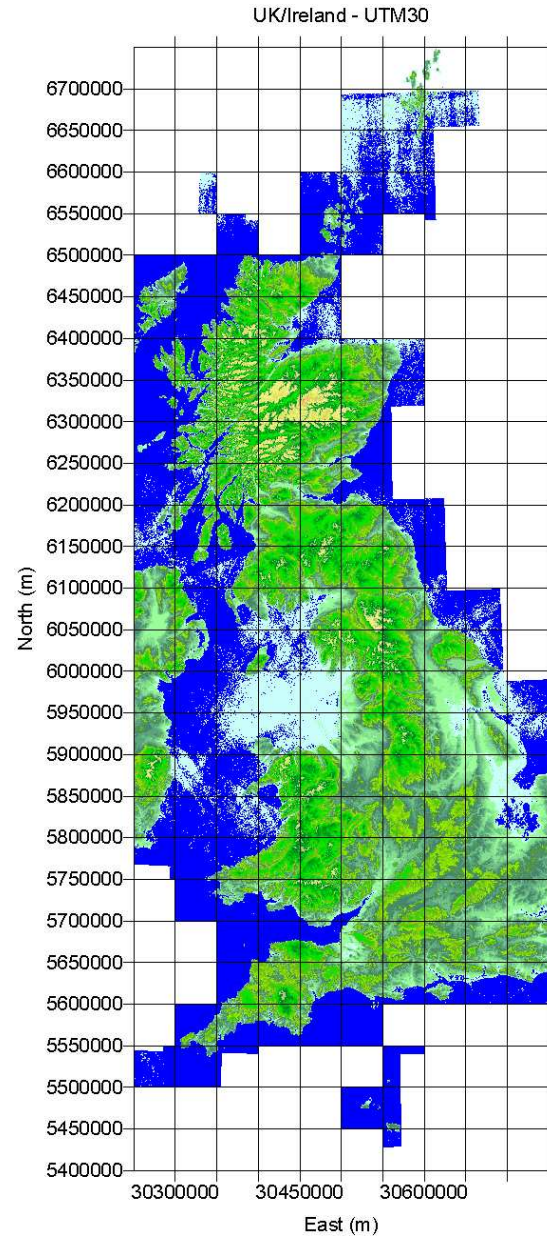

UK/Ireland: Areas covered by GlobDEM50

1. Geographic Co-ordinates

UK/Ireland: Areas covered by GlobDEM50

2. UTM

UK/Ireland: Areas covered by GlobDEM50

3. British Transversal Mercator

UK/Ireland: Areas covered by GlobDEM50

4. Irish Transversal Mercator